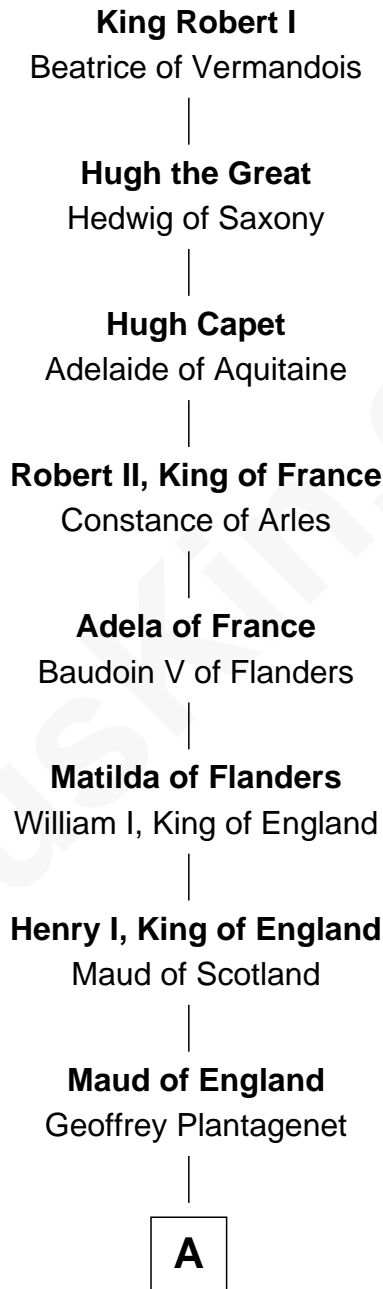

FamousKin.com Relationship Chart of

King Robert I

King of France

32nd Great-grandfather of

Keri Russell

TV and Movie Actress

A

Henry II, King of England

Eleanor of Aquitaine

John, King of England

Isabelle of Angoulême

Henry III, King of England

Eleanor of Provence

Edward I, King of England

Margaret of France

Edmund of Woodstock