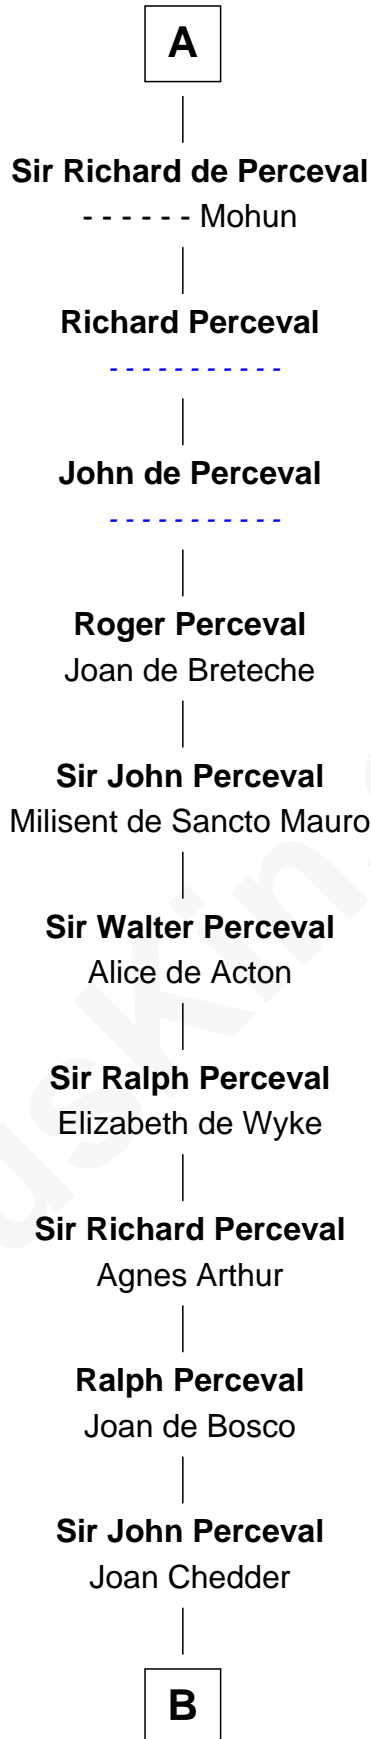

# FamousKin.com Relationship Chart of

**King Robert I**

*King of France*

19th Great-grandfather of

**Percival Lowell**

*(c1570 - c1666) Great Migration Immigrant 1639*

**B**

—  
**Sir James Perceval**

Joan Kenne

—  
**Edmund Percival**

Elizabeth Yorke

—  
**Christian Percival**

Richard Lowle

—  
**Percival Lowell**

*Great Migration Immigrant 1639*

FamousKin.com