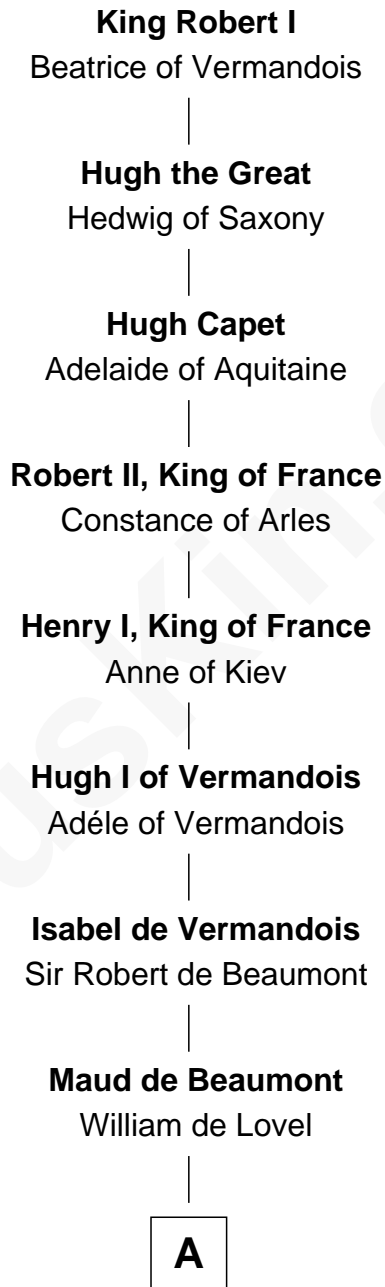

# FamousKin.com Relationship Chart of

**King Robert I**

*King of France*

19th Great-grandfather of

**Percival Lowell**

*(c1570 - c1666) Great Migration Immigrant 1639*

**B**

—  
**Sir James Perceval**

Joan Kenne

—  
**Edmund Percival**

Elizabeth Yorke

—  
**Christian Percival**

Richard Lowle

—  
**Percival Lowell**

*Great Migration Immigrant 1639*

FamousKin.com