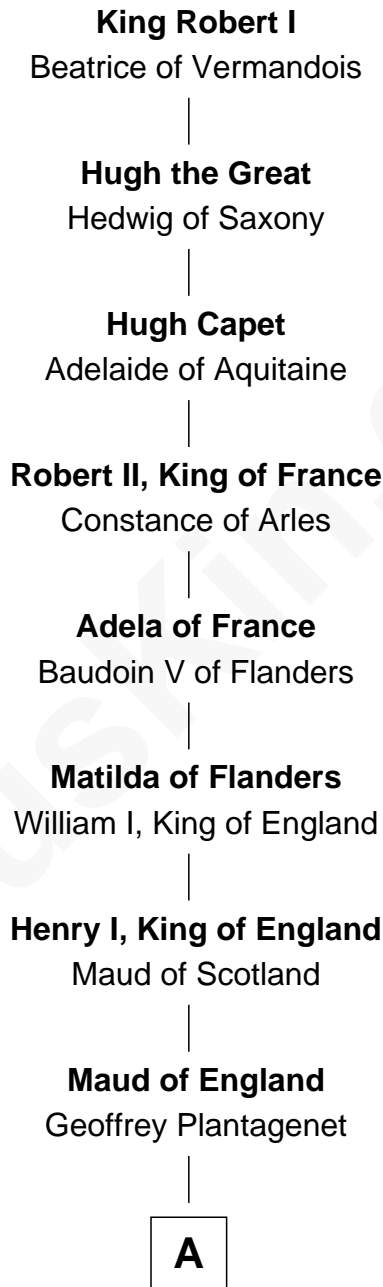

FamousKin.com Relationship Chart of

King Robert I

King of France

32nd Great-grandfather of

Ed Helms

TV and Movie Actor

A

Henry II, King of England

Eleanor of Aquitaine

John, King of England

Isabelle of Angoulême

Henry III, King of England

Eleanor of Provence

Edmund Plantagenet

Blanche of Artois

Henry Plantagenet