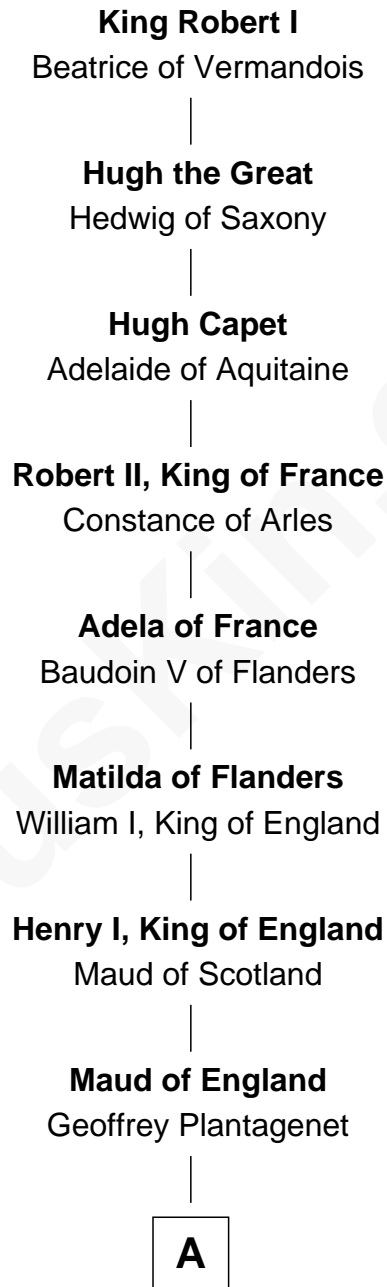

FamousKin.com Relationship Chart of

King Robert I

King of France

35th Great-grandfather of

Julianne Hough

Singer, Dancer and Actress - "DWTS" Pro

B

Jeanne de Sarrebruche

Christphe de Brabancon

Francois de Brabancon

Francoise de Villers

Marguerite de Brabancon

Robert de Joyeuse

Francois de Joyeuse

Nicole-Francoise de Beauvais

Jean de Joyeuse