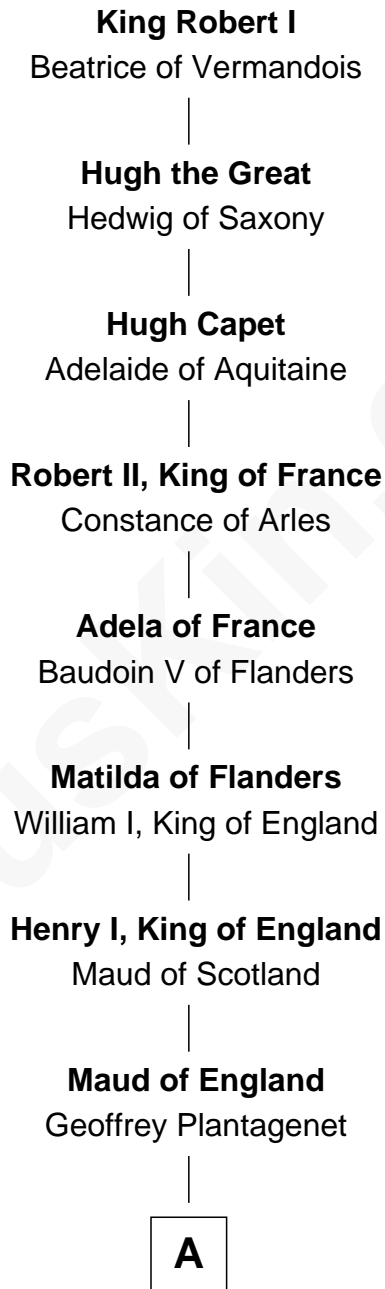

# FamousKin.com Relationship Chart of

**King Robert I**

*King of France*

35th Great-grandfather of

**Derek Hough**

*Dancer and Actor - "DWTS" Pro*

**B**

**Jeanne de Sarrebruche**

Christphe de Brabancon

**Francois de Brabancon**

Francoise de Villers

**Marguerite de Brabancon**

Robert de Joyeuse

**Francois de Joyeuse**

Nicole-Francoise de Beauvais

**Jean de Joyeuse**