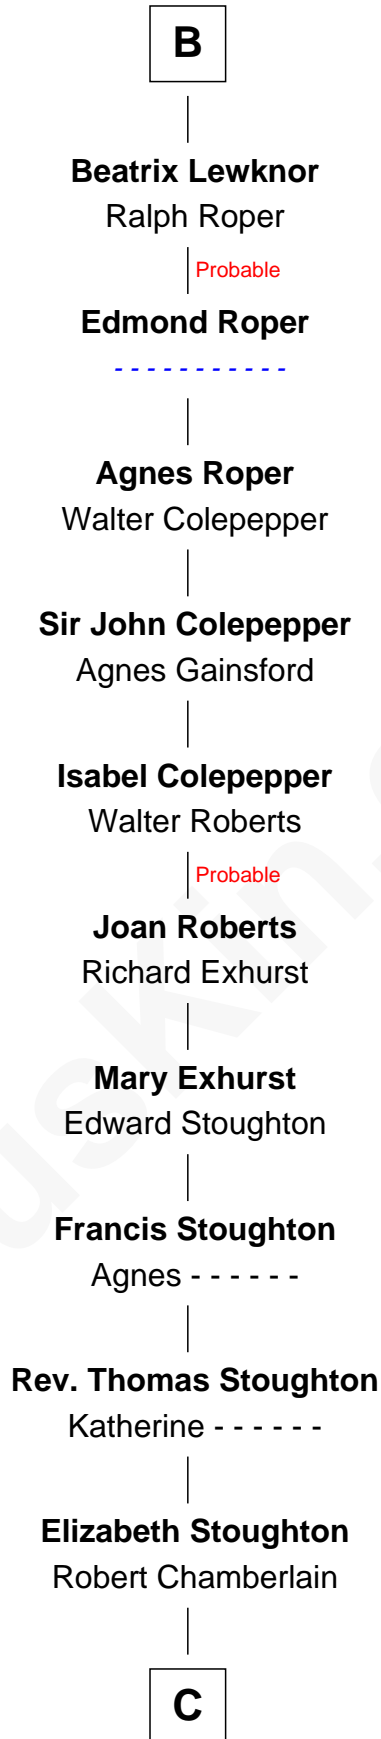

# FamousKin.com Relationship Chart of

**King Robert I**

*King of France*

31st Great-grandfather of

**Clement Clarke Moore**

*Author of "Twas the Night Before Christmas"*

**King Robert I**

Aelis - - - - -

**Judith of Lens**

Waltheof II of Northumbria

**Maud of Northumberland**

Simon I de St. Liz

**Maud de St. Liz**

Saher I de Quincy

**Alice de St. Liz**

Roger de Huntingfield

**Sir William de Huntingfield**

Isabel FitzWilliam

**Sarah de Huntingfield**

Richard de Keynes

**Richard de Keynes**

Alice de Mankesy

**Joan de Keynes**

Sir Roger Lewknor

**Sir Thomas Lewknor**

Sybil - - - - -

**Sir Roger Lewknor**

Katherine Bardolf

Probable

**B**

**C**

—  
**Joanna Chamberlain**