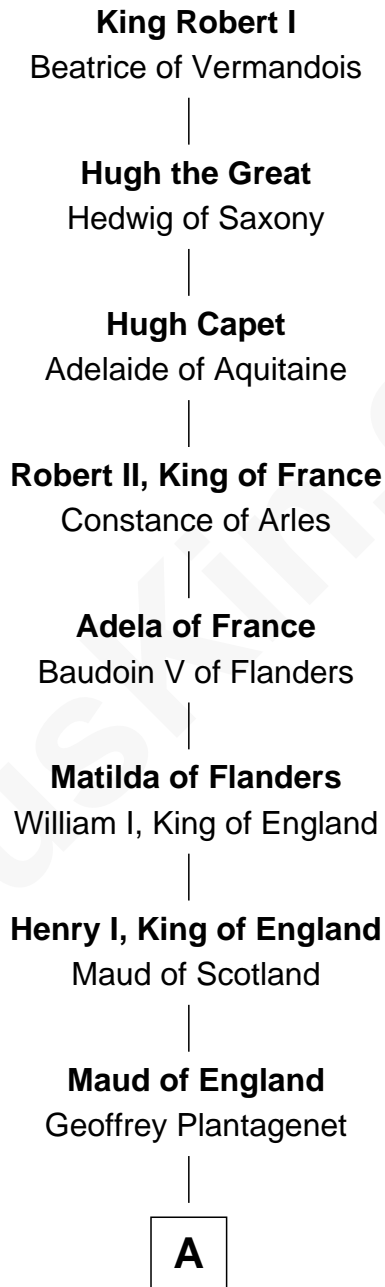

# FamousKin.com Relationship Chart of

**King Robert I**

*King of France*

28th Great-grandfather of

**Joseph Wharton**

*Founder of the Wharton School of Business*

**A**

**Henry II, King of England**

Ida de Tony

**Sir William Longespee**

Ela of Salisbury

**Ida Longespee**

Sir William de Beauchamp

**Beatrice de Beauchamp**

Thomas FitzOtto

**Maud FitzThomas**

John de Botetourte

**Thomas de Botetourte**

Joan de Somery

**John de Botetourte**

Joyce la Zouche de Mortimer

**Joyce de Botetourte**

Sir Baldwin Freville

**Sir Baldwin Freville**