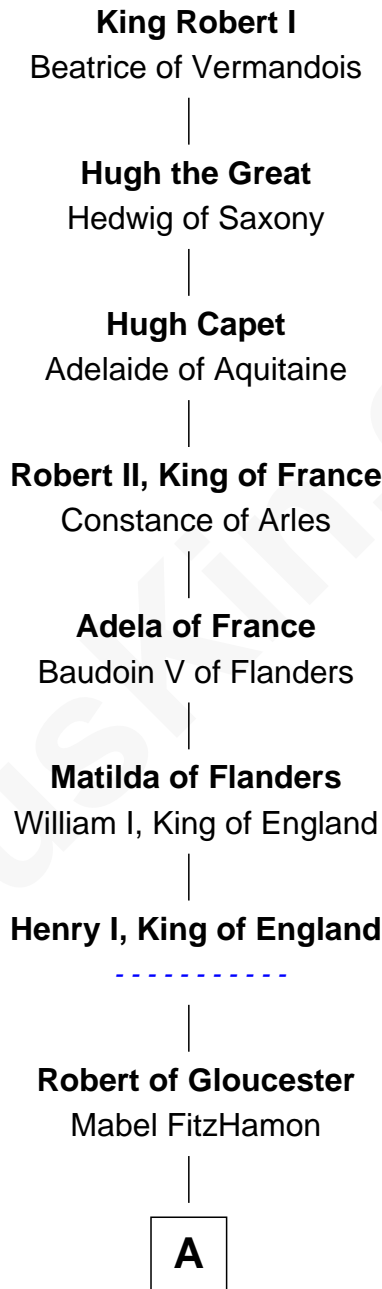

FamousKin.com Relationship Chart of

King Robert I

King of France

27th Great-grandfather of

Jay Gould

American Railroad "Robber Baron"

A

Maud of Gloucester
Sir Ranulf de Gernons

C

C

|
John Burr Gould

Mary More

|
Jay Gould

"Robber Baron"

FamousKin.com