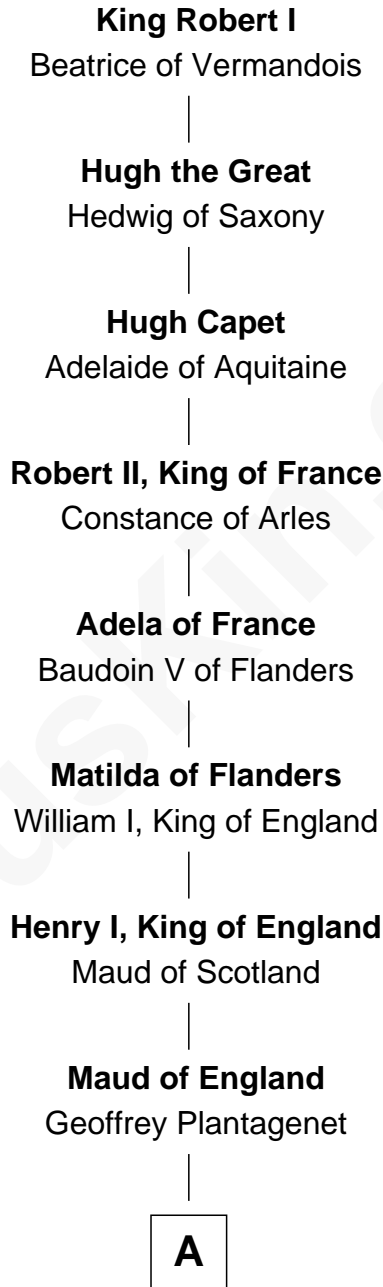

# FamousKin.com Relationship Chart of

**King Robert I**

*King of France*

29th Great-grandfather of

**Harry F. Byrd**

*50th Governor of Virginia*

**A**

**Henry II, King of England**

Ida de Tony

**Sir William Longespee**

Ela of Salisbury

**William Longespee**

Idoine de Camville

**Ela Longespee**

Sir James de Audley

**Sir Hugh I de Audley**