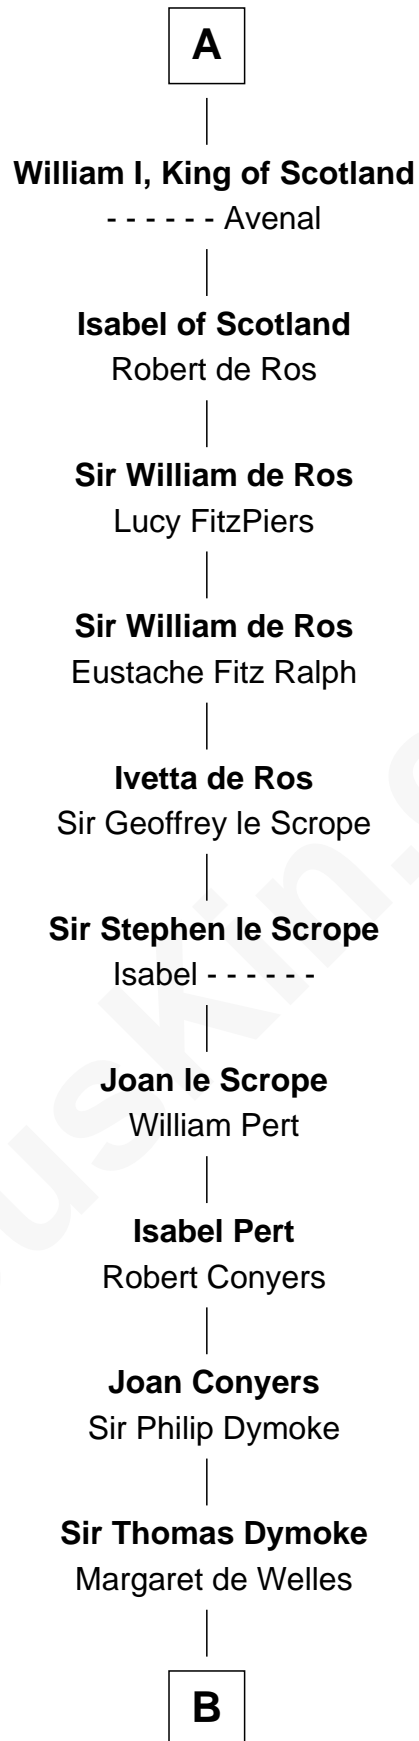

FamousKin.com Relationship Chart of

King Robert I

King of France

25th Great-grandfather of

Meriwether Lewis

Lewis and Clark Expedition

King Robert I

Beatrice of Vermandois

Hugh the Great

Hedwig of Saxony

Hugh Capet

Adelaide of Aquitaine

Robert II, King of France

Constance of Arles

Henry I, King of France

Anne of Kiev

Hugh I of Vermandois

Adèle of Vermandois

Isabel de Vermandois

William de Warenne

Ada de Warenne

Henry of Huntingdon

A

B

—
Sir Robert Dymoke

Ann Sparrow

—
Sir Edward Dymoke

Anne Talboys

—
Frances Dymoke

Sir Thomas Windebank

—
Mildred Windebank

Robert Reade