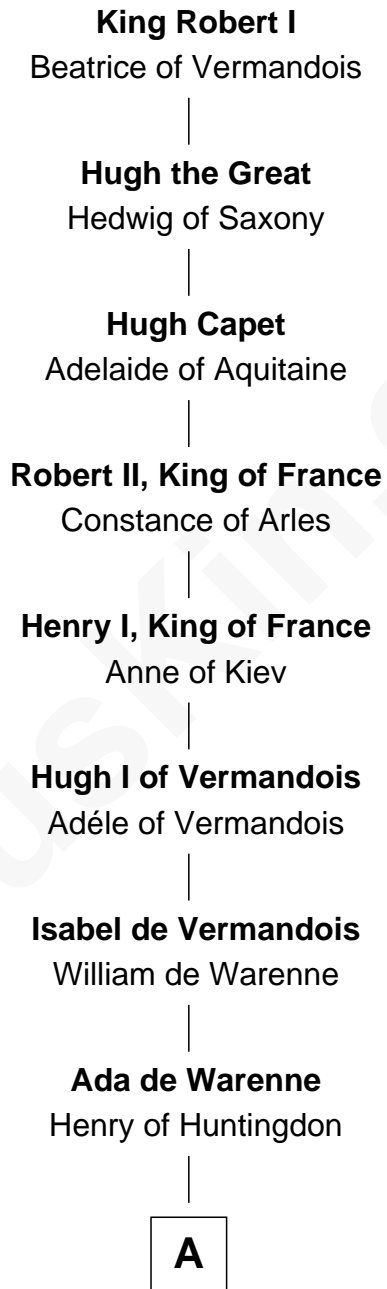

# FamousKin.com Relationship Chart of

**King Robert I**

*King of France*

24th Great-grandfather of

**DeWitt Clinton**

*6th Governor of New York*

**A**

**David of Huntingdon**

Maud of Chester

**Ada of Huntingdon**

Sir Henry de Hastings

**Sir Henry de Hastings**

Joan de Cantilupe

**Sir John de Hastings**

Isabel de Valence

**Elizabeth de Hastings**

Sir Roger de Grey

**Sir Reynold de Grey**

Eleanor le Strange

**Sir Reynold Grey**

Margaret de Ros

**Sir John Grey**

Constance de Holand

**Sir Edmund Grey**