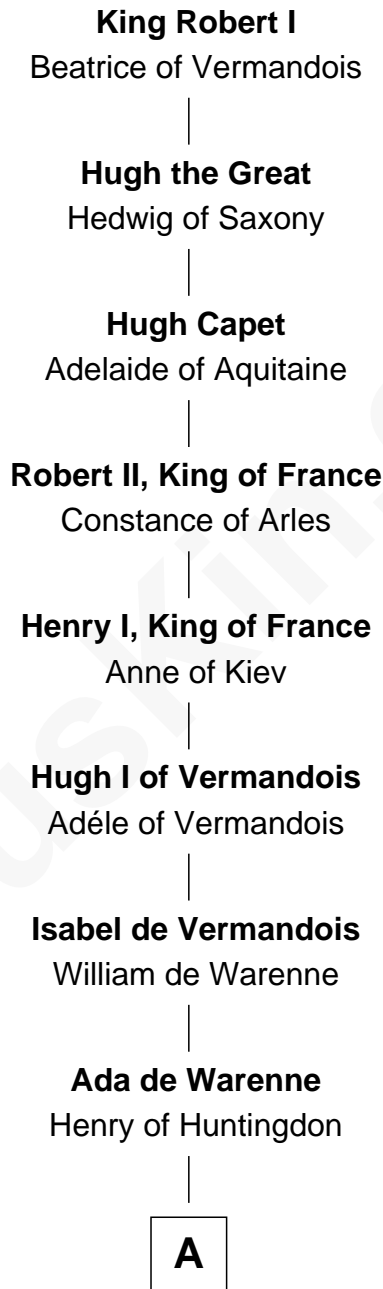

FamousKin.com Relationship Chart of

King Robert I

King of France

26th Great-grandfather of

Lt. Gen. James Brudenell

Leader of the "Charge of the Light Brigade"

A

David of Huntingdon

Maud of Chester

Ada of Huntingdon

Sir Henry de Hastings

Sir Henry de Hastings

Joan de Cantilupe

Sir John de Hastings

Isabel de Valence

Elizabeth de Hastings

Sir John Say

Anne Say

Sir Henry Wentworth

B

B

—
Margery Wentworth

Sir John Seymour

—
Edward Seymour