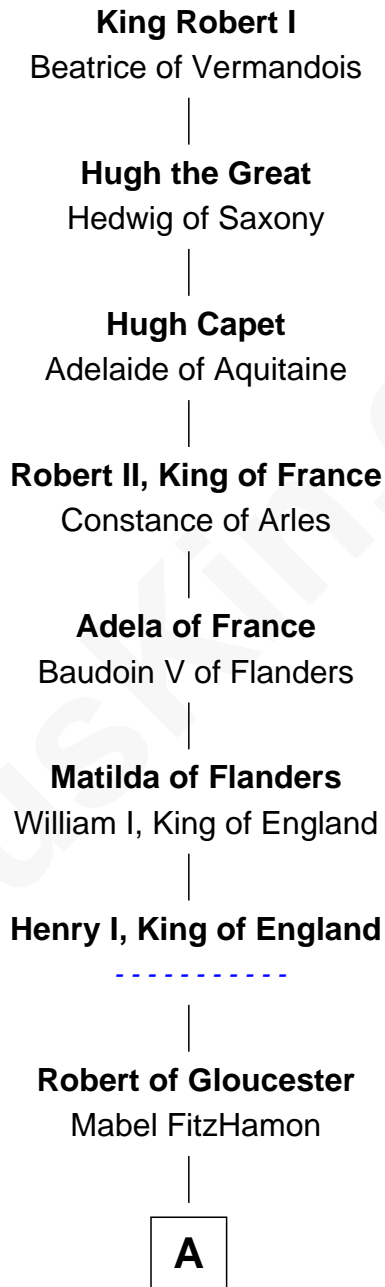

# FamousKin.com Relationship Chart of

**King Robert I**

*King of France*

33rd Great-grandfather of

**Erskine Childers**

*4th President of Ireland*

**A**

**William FitzRobert**

Hawise de Beaumont

**Amice of Gloucester**

Sir Richard de Clare

**Sir Gilbert de Clare**

Isabel Marshal

**Sir Richard de Clare**

Maud de Lacy

**Sir Gilbert de Clare**