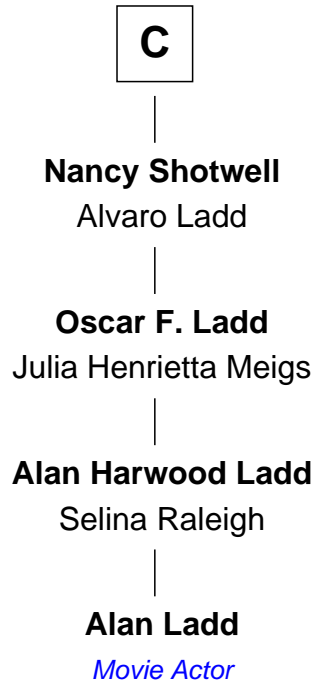

FamousKin.com Relationship Chart of

King Robert I

King of France

29th Great-grandfather of

Alan Ladd

Movie Actor

A

Robert de Beaumont
Petronella de Grantmesnil

Sir John de Vere
Elizabeth Howard

Joan de Vere
Sir William Norreys

B

B

Margaret Norreys

Gilbert Bullock

Thomas Bullock

Alice Kingsmill

Richard Bullock

Alice Berrington

William Bullock

Elizabeth Bullock

Augustine Clement

Elizabeth Clement

William Sumner

Clement Sumner

Margaret Harris

William Sumner

Hannah Hunt

Thomas Sumner

Rebecca Downer

Sylvia Americana Sumner

Abram Shotwell

C