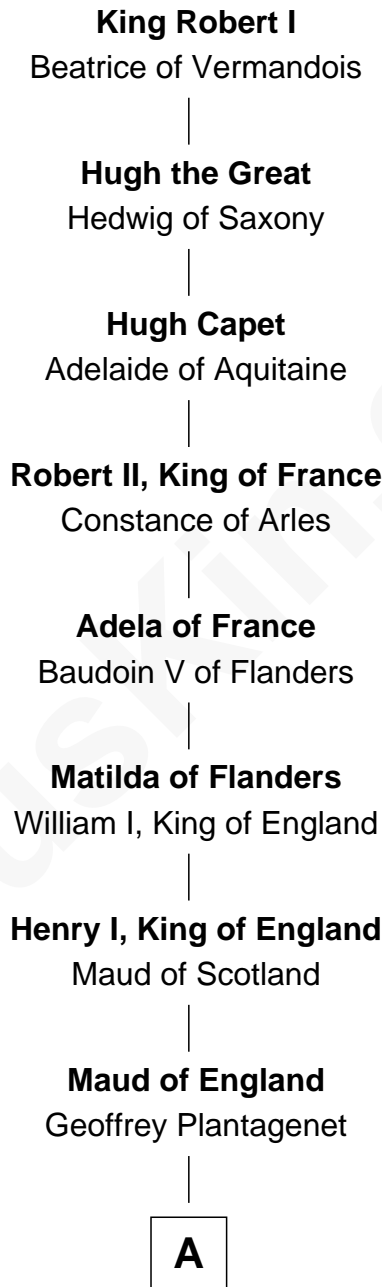

# FamousKin.com Relationship Chart of

**King Robert I**

*King of France*

34th Great-grandfather of

**Justin Trudeau**

*23rd Prime Minister of Canada*

**B**

**Jeanne de Sarrebruche**

Christphe de Brabancon

**Francois de Brabancon**

Francoise de Villers

**Marguerite de Brabancon**

Robert de Joyeuse

**Francois de Joyeuse**

Nicole-Francoise de Beauvais

**Jean de Joyeuse**