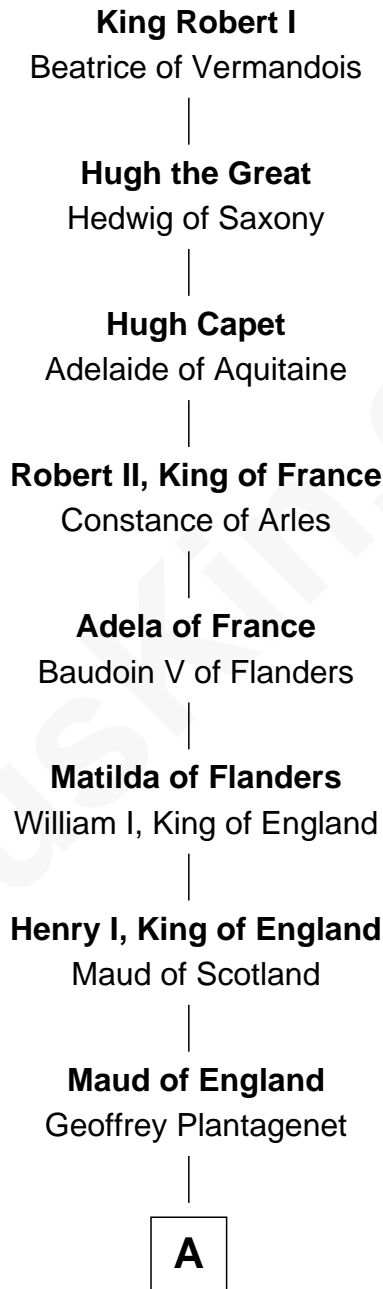

FamousKin.com Relationship Chart of

King Robert I

King of France

31st Great-grandfather of

John Ritter

TV and Movie Actor

A

Henry II, King of England

Eleanor of Aquitaine

John, King of England

Isabelle of Angoulême

Richard Plantagenet

Sir Richard of Cornwall

Joan - - - - -

Joan of Cornwall

Sir John Howard

Sir John Howard

Alice de Bois

Sir Robert Howard

Margaret de Scales

Sir John Howard

Alice Tendring

Henry Howard

Mary Hussey