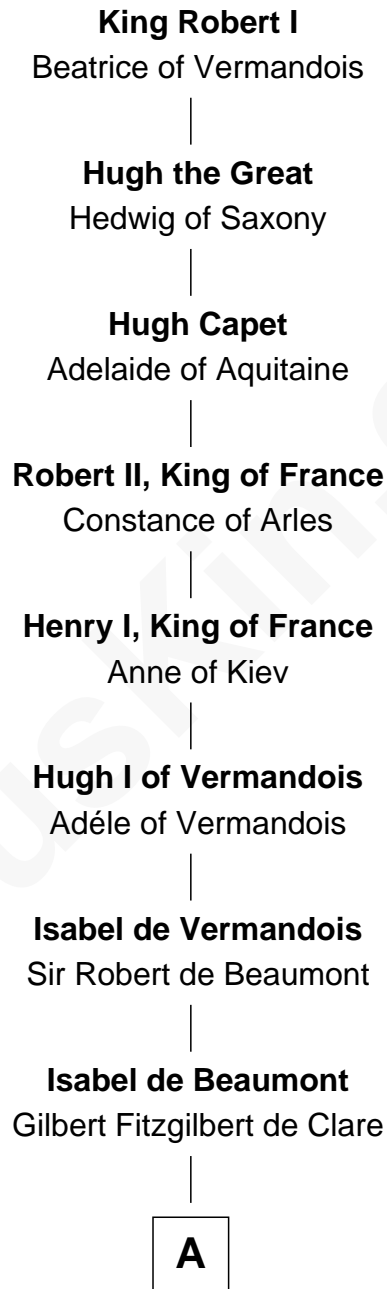

FamousKin.com Relationship Chart of

King Robert I

King of France

29th Great-grandfather of

Dick Clark

Radio and TV Host

A

Richard de Clare
Aoife MacMurrough

Isabel de Clare
Sir William Marshal

Maud Marshal
Hugh le Bigod

Sir Ralph le Bigod
Bertha de Ferrers

Sir John Bigod
Isabel - - - - -

Sir Roger Bigod
Joan - - - - -

Joan Bigod
Sir William Chauncey

John Chauncey
Margaret Giffard