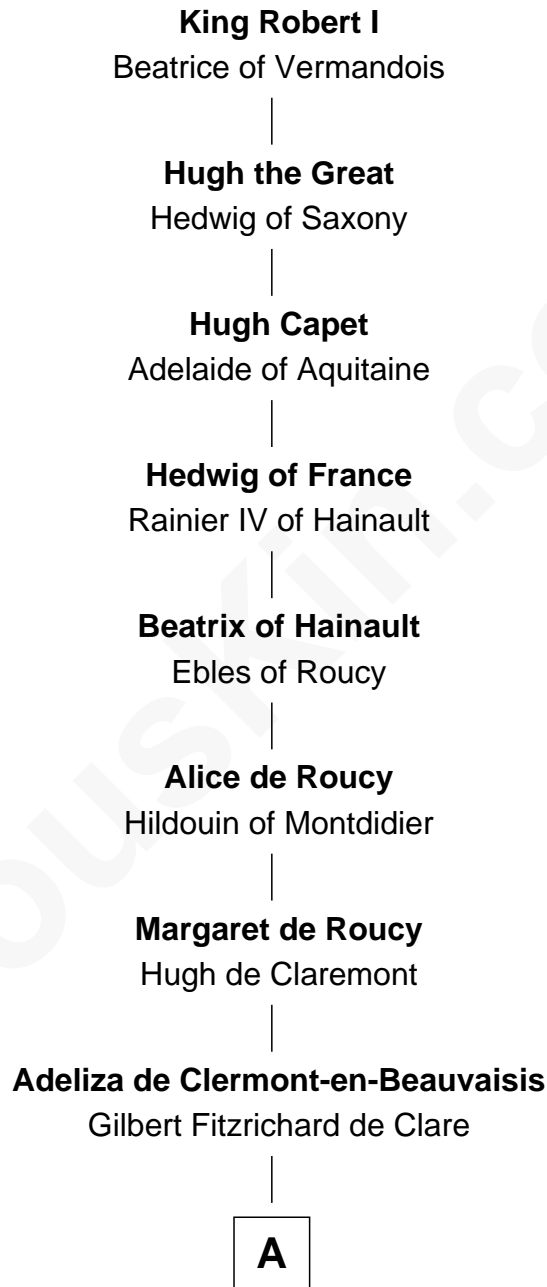

FamousKin.com Relationship Chart of

King Robert I

King of France

33rd Great-grandfather of

Elisabeth Shue

TV and Movie Actress

B

John Fortescue