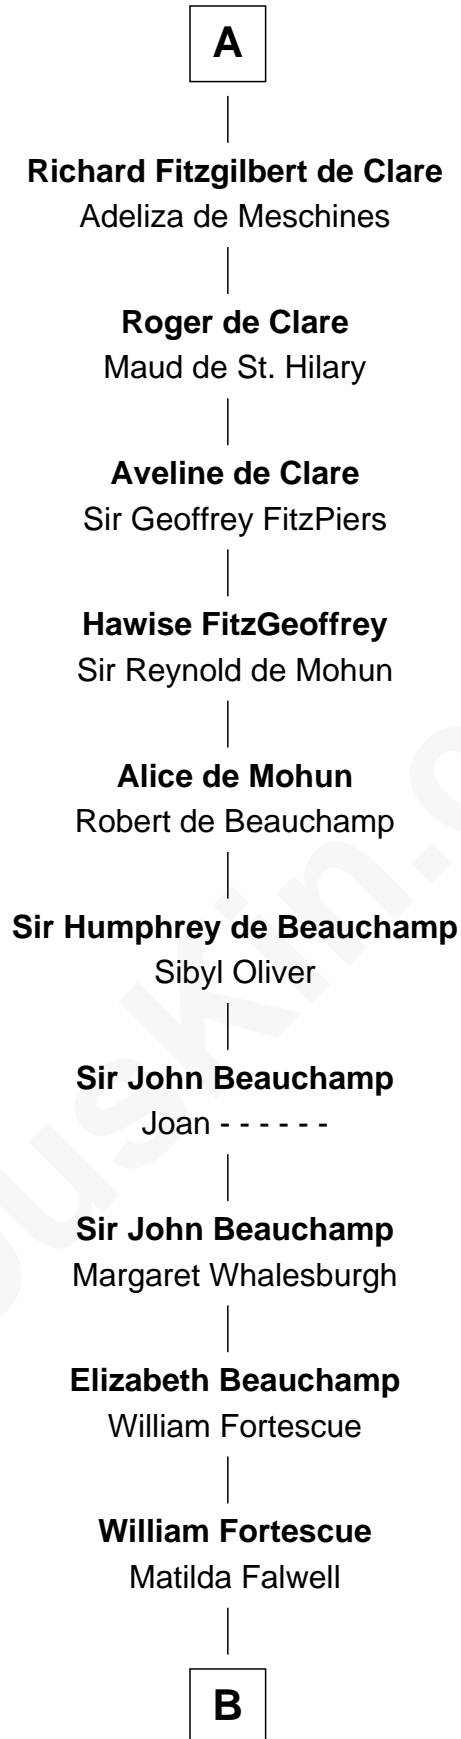

FamousKin.com Relationship Chart of

King Robert I

King of France

33rd Great-grandfather of

Elisabeth Shue

TV and Movie Actress

B

John Fortescue

Joan Prutteston

Joane Fortescue

Thomas Hext

Thomas Hext

Wilmot Poyntz

Margery Hext

John Collamore

Henry Collamore

Margaret Blight

Elizabeth Collamore

Bartholomew Harris

Agnes Harris

William Edwards

Richard Edwards

Mary Talcott

John Edwards

Christian Coffin

Mary Edwards

Caleb Ely

C

C

William Ely

Drusilla Brewster

Eli Ely