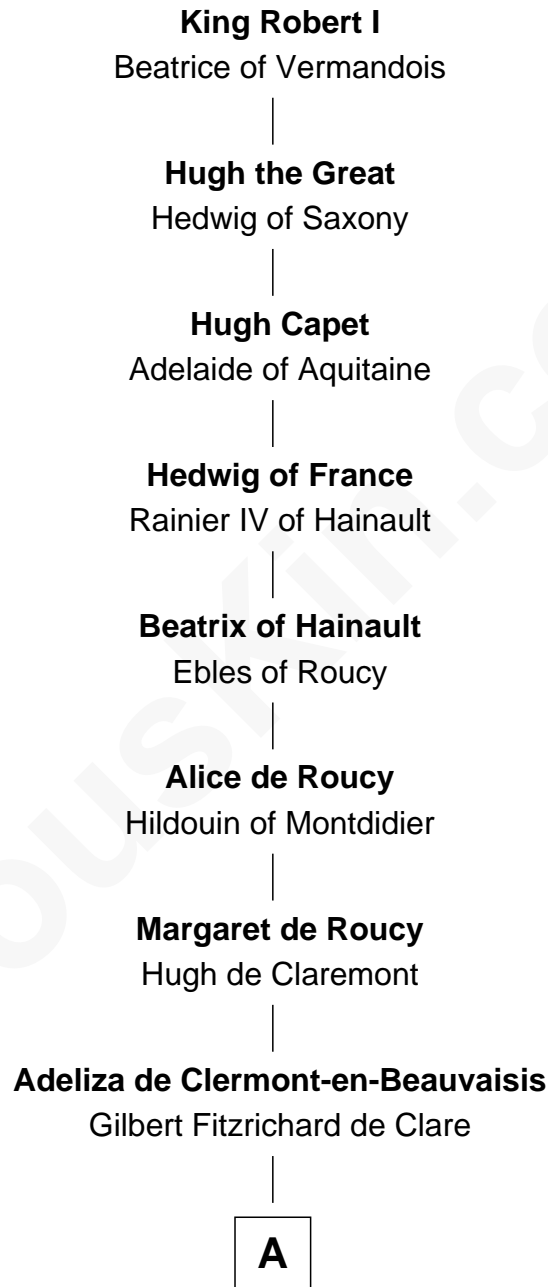

FamousKin.com Relationship Chart of

King Robert I

King of France

33rd Great-grandfather of

Andrew Shue

TV Actor

A

Richard Fitzgilbert de Clare