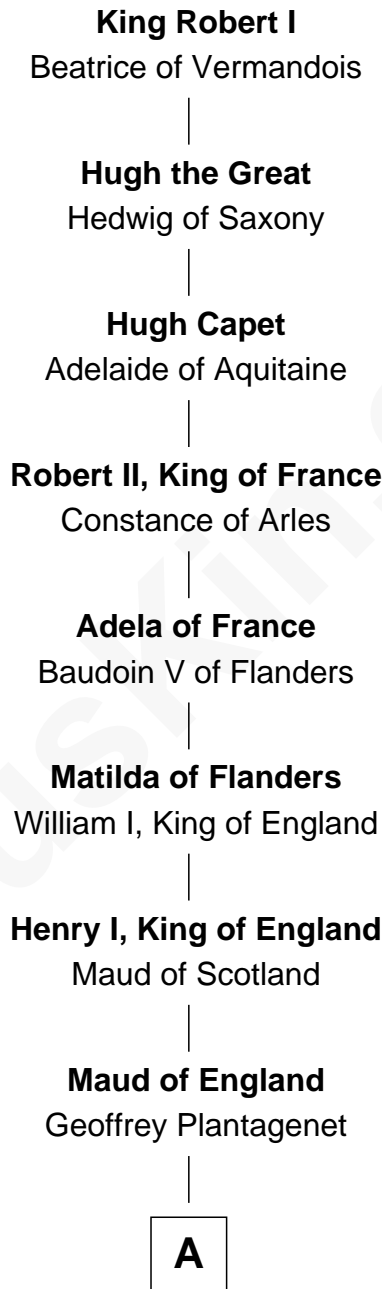

FamousKin.com Relationship Chart of

King Robert I

King of France

32nd Great-grandfather of

John Lithgow

Stage, TV, and Movie Actor

A

Henry II, King of England

Eleanor of Aquitaine

John, King of England

Isabelle of Angoulême

Richard Plantagenet

Sir Richard of Cornwall

Joan - - - - -

Joan of Cornwall

Sir John Howard

Sir John Howard

Alice de Bois

Sir Robert Howard

Margaret de Scales

Sir John Howard

Alice Tendring

Henry Howard

Mary Hussey

—
Abraham Peirce

Ruth Page

—
Proctor Peirce

Susanna Newton

—
William Peirce

Ellen Prentiss

—
Ellen Prentiss Peirce

Washington Lithgow