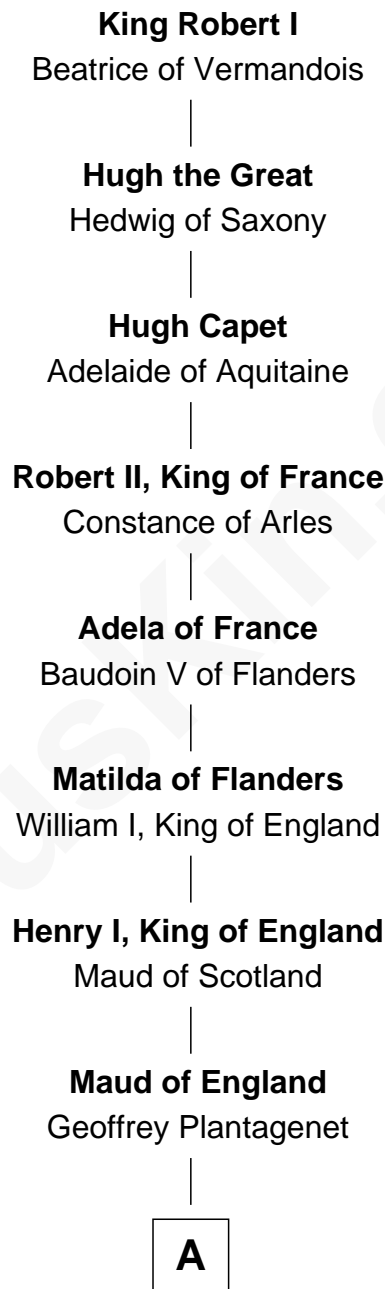

FamousKin.com

Relationship Chart of

King Robert I

King of France

30th Great-grandfather of

Illeana Douglas
TV and Movie Actress

A

Henry II, King of England

Eleanor of Aquitaine

John, King of England

----- De Warenne

Sir Richard FitzRoy

Rose de Dover

Isabel de Dover

Sir Maurice de Berkeley

Sir Thomas de Berkeley