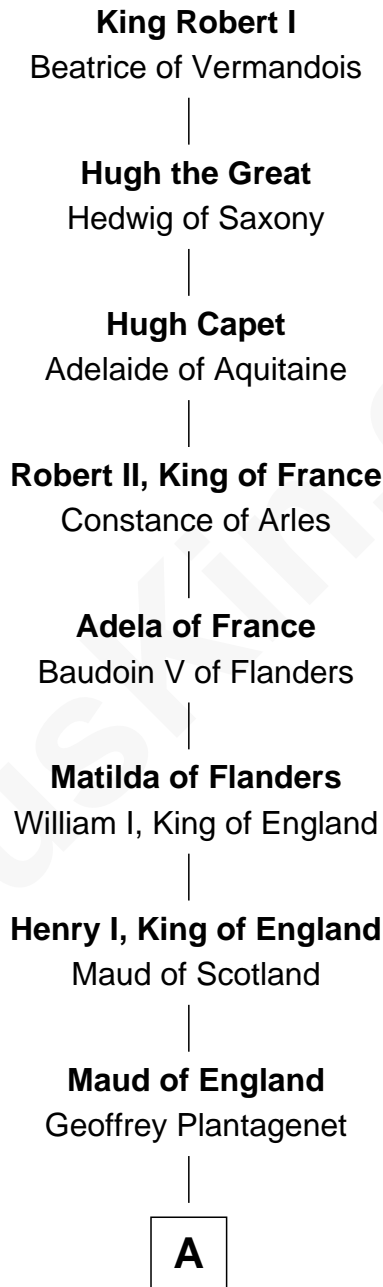

# FamousKin.com Relationship Chart of

**King Robert I**

*King of France*

33rd Great-grandfather of

**Henry A. Wallace**

*33rd U.S. Vice-President*

**B**

**Lleucu ferch Maredudd**

Gruffudd ap Cynwrig ap Bleddyn Llwyd

**Dafydd Llwyd ap Gruffudd**

Gwen ferch Gruffudd Goch ap Ieuan

**Dyddgu ferch Dafydd Llwyd**

Llywelyn ap Gruffudd Llwyd ap Robin

**Maredudd Llwyd ap Llywelyn**

Jonet ferch Gwilym ap Llywelyn Llwyd

**John ap Maredudd Llwyd**

Margred ferch Morus Gethin ap Rhys

**Maredudd Llwyd ap John**

Jonet Conwy

**Rt. Rev. George Lloyd**

Anne Wilkinson

**Ann Lloyd**

Gov. Theophilus Eaton

**Hannah Eaton**

Gov. William Jones

**Isaac Jones**

Deborah Clark

**C**

**C**

|  
**Samuel Jones**

Sarah Hickson