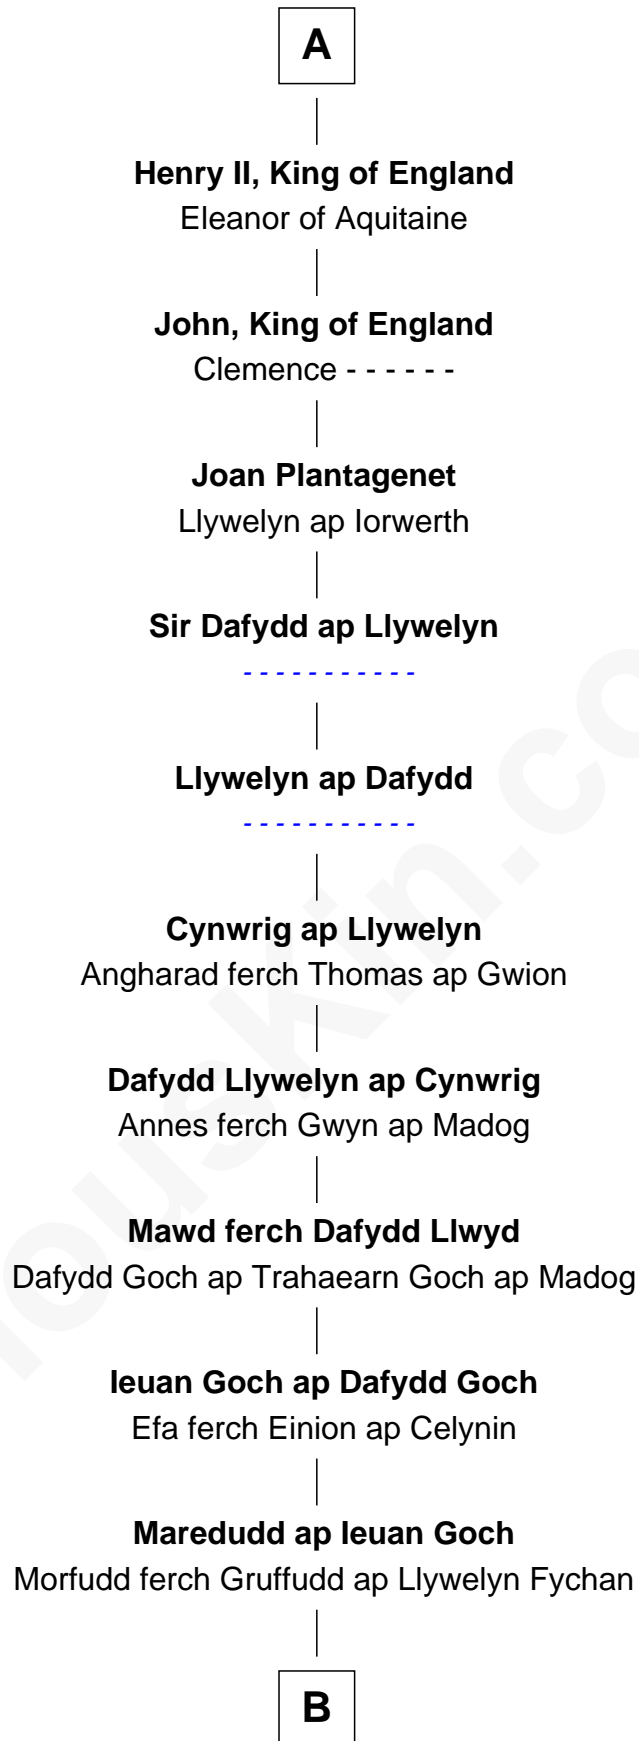

# FamousKin.com Relationship Chart of

**King Robert I**

*King of France*

33rd Great-grandfather of

**Henry A. Wallace**

*33rd U.S. Vice-President*

**B**

**Lleucu ferch Maredudd**

Gruffudd ap Cynwrig ap Bleddyn Llwyd

**Dafydd Llwyd ap Gruffudd**

Gwen ferch Gruffudd Goch ap Ieuan

**Dyddgu ferch Dafydd Llwyd**

Llywelyn ap Gruffudd Llwyd ap Robin

**Maredudd Llwyd ap Llywelyn**

Jonet ferch Gwilym ap Llywelyn Llwyd

**John ap Maredudd Llwyd**

Margred ferch Morus Gethin ap Rhys

**Maredudd Llwyd ap John**

Jonet Conwy

**Rt. Rev. George Lloyd**

Anne Wilkinson

**Ann Lloyd**

Gov. Theophilus Eaton

**Hannah Eaton**

Gov. William Jones

**Isaac Jones**

Deborah Clark

**C**

**C**

|  
**Samuel Jones**

Sarah Hickson