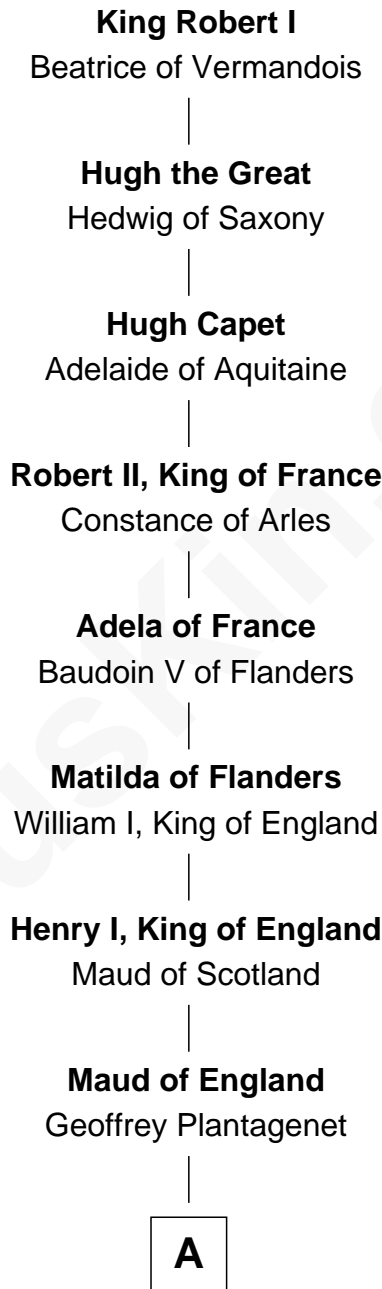

FamousKin.com Relationship Chart of

King Robert I

King of France

25th Great-grandfather of

Thomas Jefferson

3rd U.S. President and Signer of the Declaration of Independence

A

Henry II, King of England

Ida de Tony

Sir William Longespee

Ela of Salisbury

William Longespee

Idoine de Camville

Ela Longespee

Sir James de Audley

Sir Hugh I de Audley