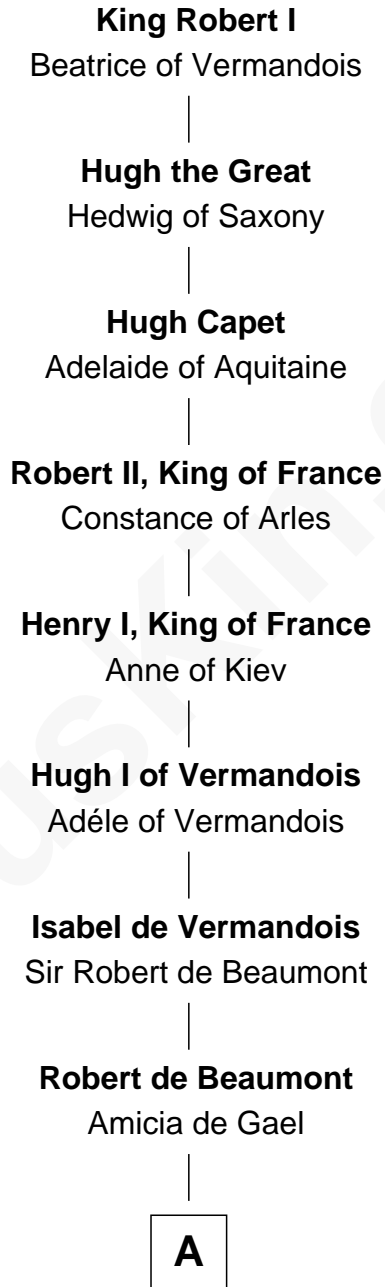

FamousKin.com Relationship Chart of

King Robert I

King of France

29th Great-grandfather of

Princess Diana

Princess of Wales

A

Robert de Beaumont
Petronella de Grantmesnil

Margaret de Beaumont
Sir Saher IV de Quincy

Sir Roger de Quincy
Helen of Galloway

Margaret de Quincy
Sir William de Ferrers

Joan de Ferrers
Sir Thomas de Berkeley

Sir Maurice de Berkeley
Eve la Zouche

Thomas de Berkeley
Katherine de Clyvedon