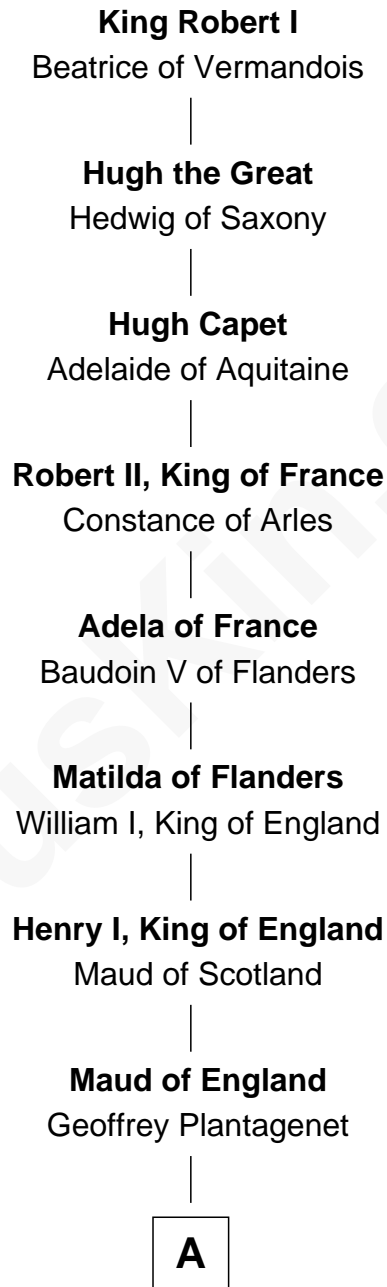

# FamousKin.com Relationship Chart of

**King Robert I**

*King of France*

30th Great-grandfather of

**King Charles III**

*King of the United Kingdom*

**A**

**Henry II, King of England**

Ida de Tony

**Sir William Longespee**

Ela of Salisbury

**William Longespee**

Idoine de Camville

**Ela Longespee**

Sir James de Audley

**Sir Hugh I de Audley**

Iseult de Mortimer

**Alice de Audley**

Sir Ralph de Greystoke

**Sir William de Greystoke**

Joan FitzHenry

**Sir Ralph de Greystoke**

Katherine de Clifford

**Joan de Greystoke**