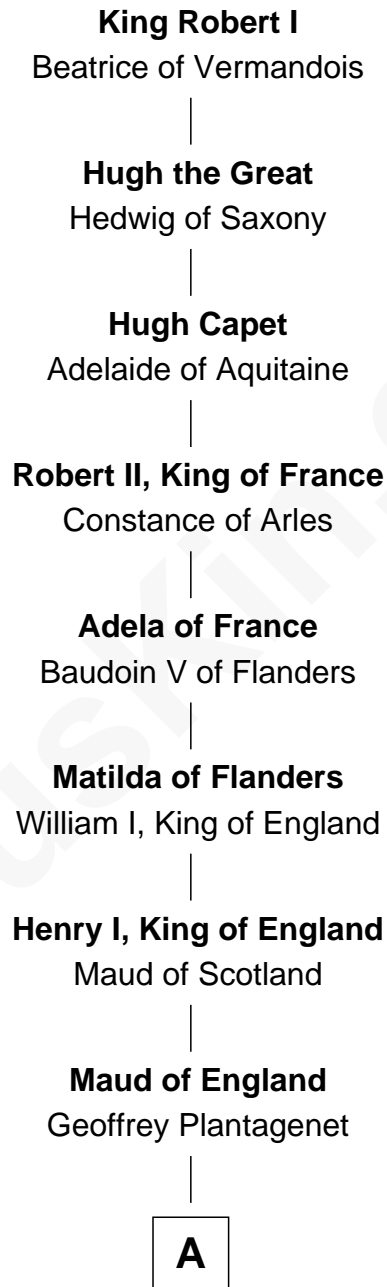

FamousKin.com Relationship Chart of

King Robert I

King of France

32nd Great-grandfather of

Catherine Middleton

Princess of Wales

A

Henry II, King of England

Eleanor of Aquitaine

John, King of England

Isabelle of Angoulême

Henry III, King of England

Eleanor of Provence

Edmund Plantagenet

Blanche of Artois

Henry Plantagenet