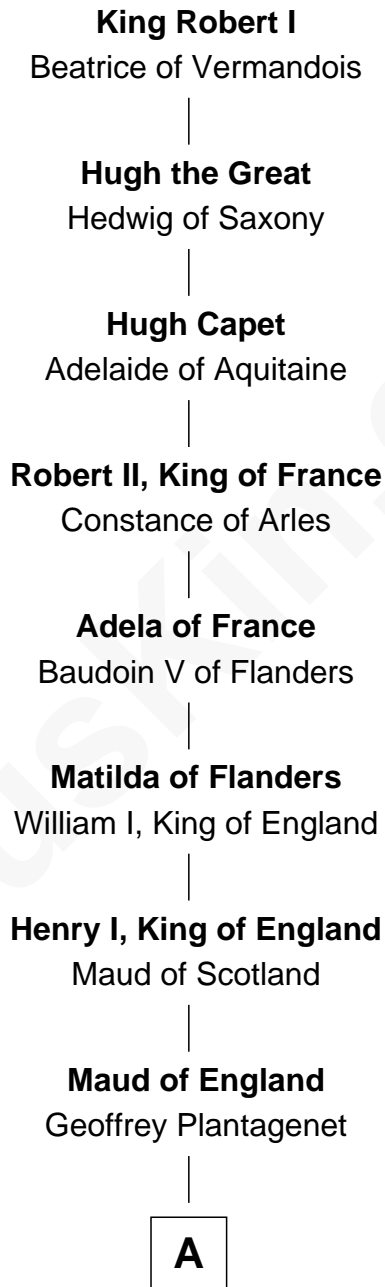

FamousKin.com Relationship Chart of

King Robert I

King of France

30th Great-grandfather of

Prince Harry

Duke of Sussex

A

Henry II, King of England

Eleanor of Aquitaine

John, King of England

----- De Warenne

Sir Richard FitzRoy

Rose de Dover

Isabel de Dover

Sir Maurice de Berkeley

Sir Thomas de Berkeley