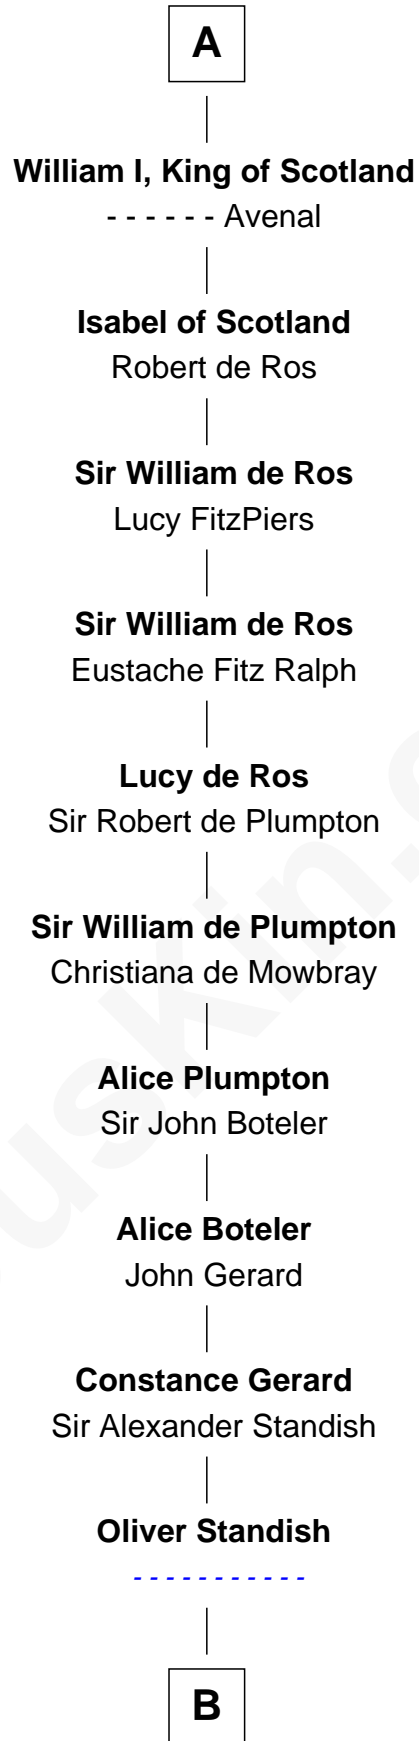

# FamousKin.com Relationship Chart of

**King Robert I**

*King of France*

32nd Great-grandfather of

**Harry Chapin**

*Singer and Songwriter*

**B**

**Grace Standish**

Ralph Faircloth

**Lawrence Faircloth**

Elizabeth - - - - -

**Thomas Faircloth**

Millicent Barr

**Mary Faircloth**

Thomas Allen

**Jane Allen**