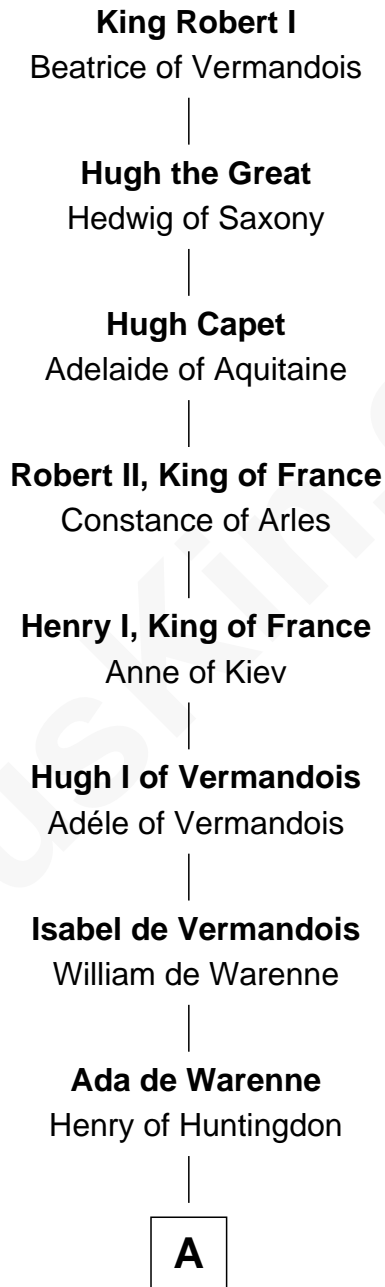

# FamousKin.com Relationship Chart of

**King Robert I**

*King of France*

32nd Great-grandfather of

**Harry Chapin**

*Singer and Songwriter*

**B**

**Grace Standish**

Ralph Faircloth

**Lawrence Faircloth**

Elizabeth - - - - -

**Thomas Faircloth**

Millicent Barr

**Mary Faircloth**

Thomas Allen

**Jane Allen**