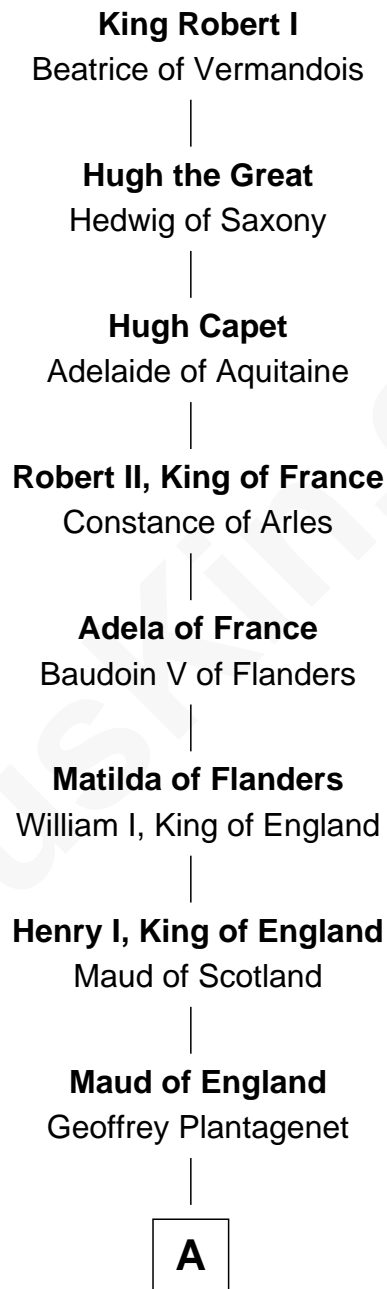

# FamousKin.com Relationship Chart of

**King Robert I**

*King of France*

32nd Great-grandfather of

**Edward Norton**

*Movie Actor*

**A**

**Henry II, King of England**

Eleanor of Aquitaine

**John, King of England**

Isabelle of Angoulême

**Henry III, King of England**

Eleanor of Provence

**Edward I, King of England**

Eleanor of Castile

**Elizabeth Plantagenet**