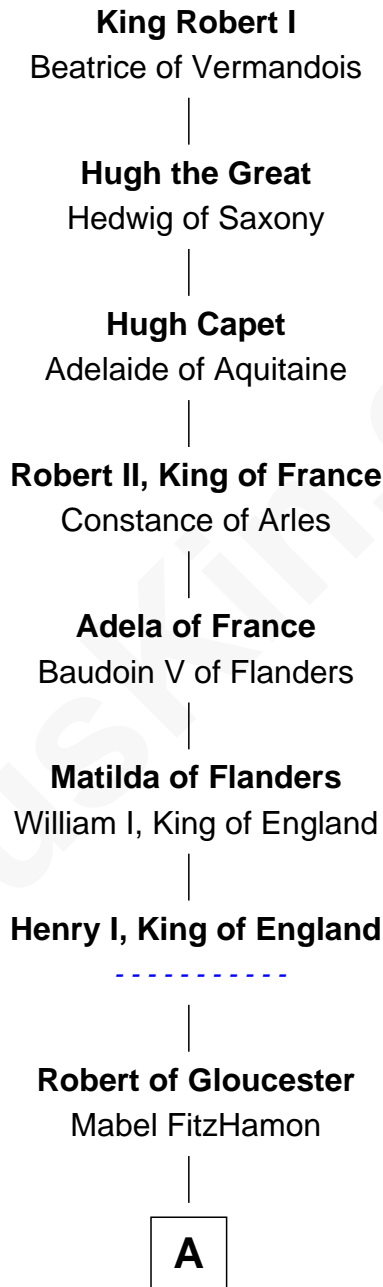

FamousKin.com Relationship Chart of

King Robert I

King of France

32nd Great-grandfather of

Mizuo Peck

TV and Movie Actress

A

Maud of Gloucester
Sir Ranulf de Gernons

Gruffydd Fychan ap Gruffydd
Elen ferch Thomas ap Llewelyn

Tudor Gruffydd
Maud ferch Ienaf ap Adda

Lowri ferch Twdr
Gruffyd ap Einion

B

B

Elisau ap Gruffydd
Margaret ferch Jenkyn

David Lloyd
Gwenhwyfar Lloyd