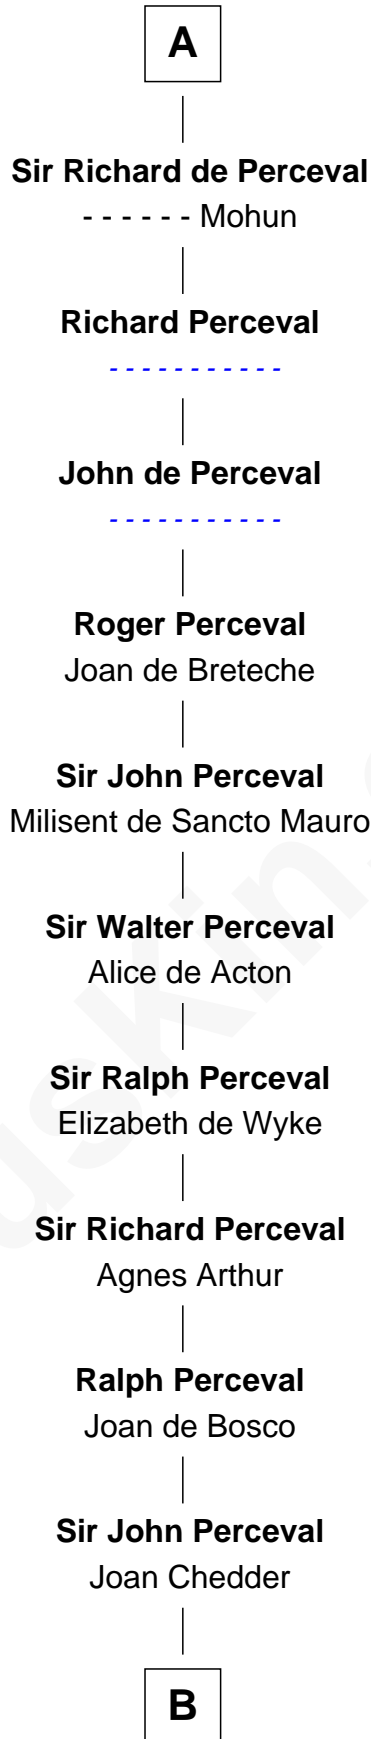

# FamousKin.com Relationship Chart of

**King Robert I**

*King of France*

26th Great-grandfather of

**James Russell Lowell**

*American "Fireside" Poet*

**King Robert I**

Beatrice of Vermandois

**Hugh the Great**

Hedwig of Saxony

**Hugh Capet**

Adelaide of Aquitaine

**Robert II, King of France**

Constance of Arles

**Henry I, King of France**

Anne of Kiev

**Hugh I of Vermandois**

Adèle of Vermandois

**Isabel de Vermandois**

Sir Robert de Beaumont

**Maud de Beaumont**

William de Lovel

**A**

**B**

|  
**Sir James Perceval**

Joan Kenne

|  
**Edmund Percival**

Elizabeth Yorke

|  
**Christian Percival**

Richard Lowle

|  
**Percival Lowell**

Rebecca - - - - -