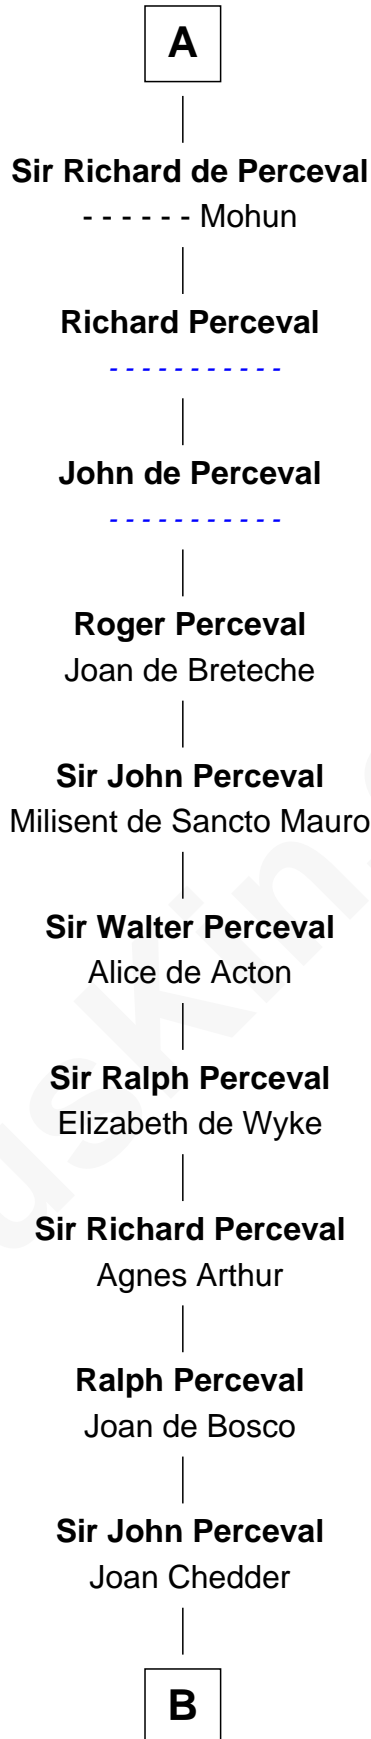

# FamousKin.com Relationship Chart of

**King Robert I**

*King of France*

25th Great-grandfather of

**Ichabod Goodwin**

*27th Governor of New Hampshire*

**King Robert I**

Beatrice of Vermandois

**Hugh the Great**

Hedwig of Saxony

**Hugh Capet**

Adelaide of Aquitaine

**Robert II, King of France**

Constance of Arles

**Henry I, King of France**

Anne of Kiev

**Hugh I of Vermandois**

Adèle of Vermandois

**Isabel de Vermandois**

Sir Robert de Beaumont

**Maud de Beaumont**

William de Lovel

**A**

**B**

—  
**Sir James Perceval**

Joan Kenne

—  
**Edmund Percival**

Elizabeth Yorke

—  
**Christian Percival**

Richard Lowle

—  
**Percival Lowell**

Rebecca - - - - -