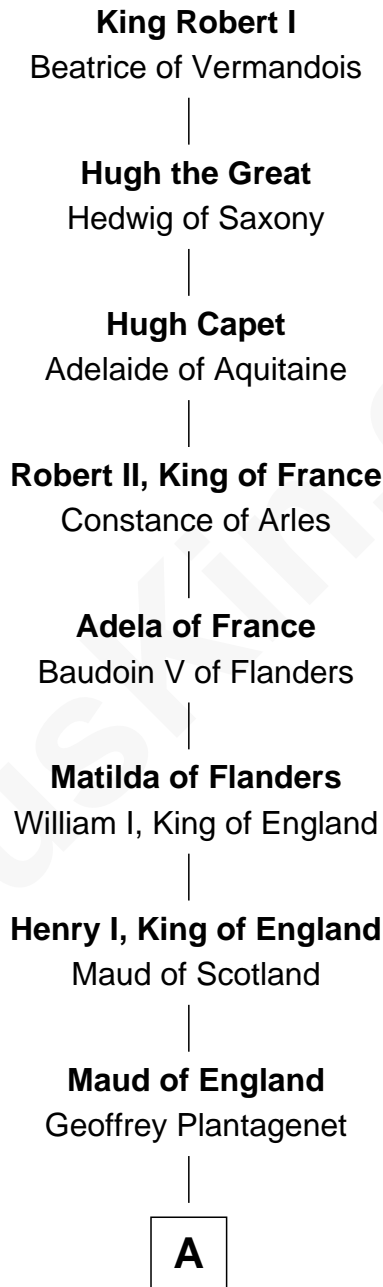

FamousKin.com Relationship Chart of

King Robert I

King of France

20th Great-grandfather of

Gov. Thomas Dudley

(1576 - 1653) Great Migration Immigrant 1630

A

Henry II, King of England

Eleanor of Aquitaine

John, King of England

----- De Warenne

Sir Richard FitzRoy

Rose de Dover

Isabel de Dover

Sir Maurice de Berkeley

Sir Thomas de Berkeley

Cecily Grey

—
Sir Henry Dudley

----- Ashton

| Probable

—
Roger Dudley

Susanna Thorne

—
Gov. Thomas Dudley

Great Migration Immigrant 1630