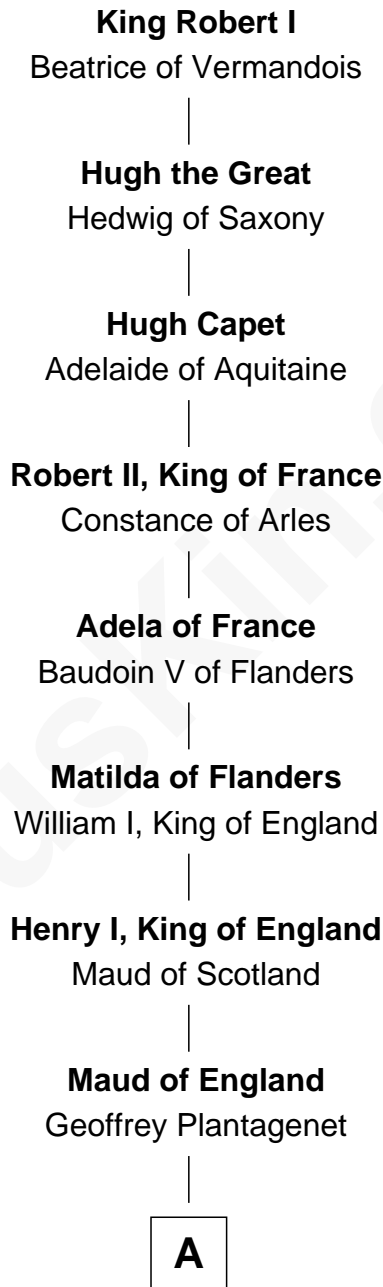

# FamousKin.com Relationship Chart of

**King Robert I**

*King of France*

32nd Great-grandfather of

**Wernher von Braun**

*Rocket Scientist*

**A**

**Henry II, King of England**

Eleanor of Aquitaine

**John, King of England**

Isabelle of Angoulême

**Henry III, King of England**

Eleanor of Provence

**Edward I, King of England**

Eleanor of Castile

**Edward II, King of England**