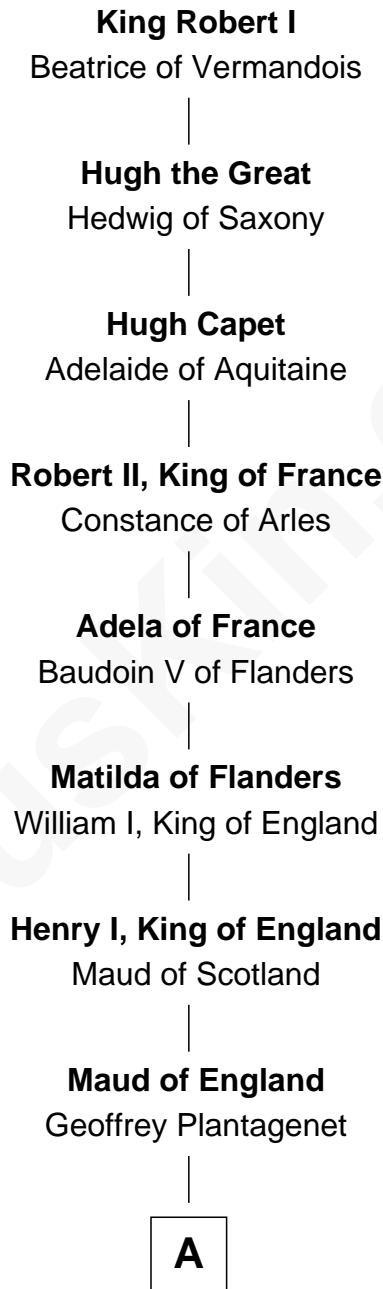

# FamousKin.com Relationship Chart of

**King Robert I**

*King of France*

24th Great-grandfather of

**Richard Henry Lee**

*Signer of the Declaration of Independence*

**A**

**Henry II, King of England**

Eleanor of Aquitaine

**John, King of England**

Isabelle of Angoulême

**Henry III, King of England**

Eleanor of Provence

**Edmund Plantagenet**

Blanche of Artois

**Henry Plantagenet**

Maud de Chaworth

**Eleanor Plantagenet**

Richard Fitzalan

**Sir Richard Fitzalan**

Elizabeth de Bohun

**Elizabeth Fitzalan**

Sir Robert Goushill

**Joan Goushill**