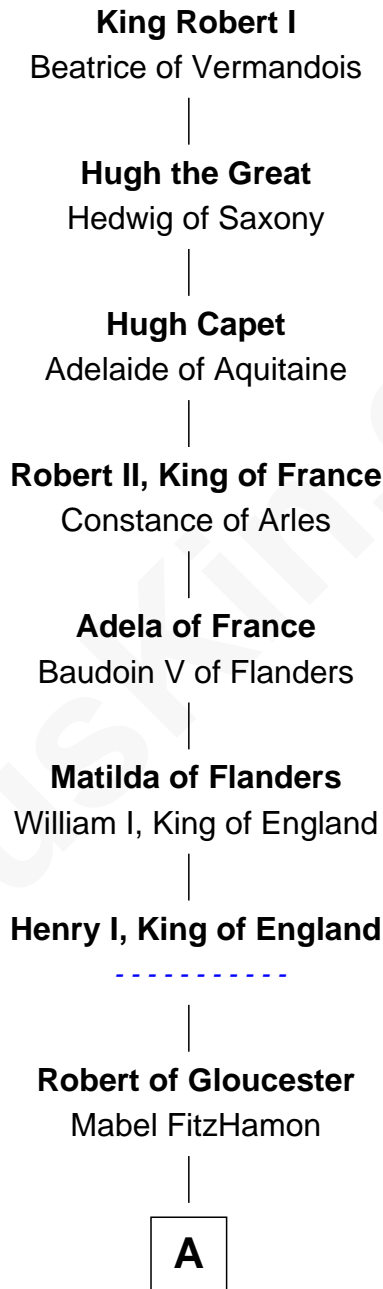

FamousKin.com Relationship Chart of

King Robert I

King of France

33rd Great-grandfather of

Homer G. Balcom

Designer of the Empire State Building

A

Maud of Gloucester
Sir Ranulf de Gernons