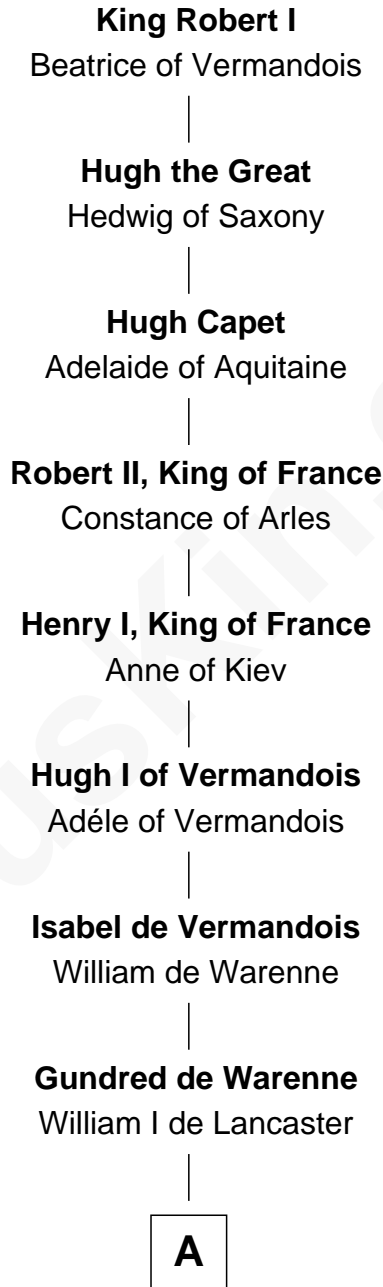

FamousKin.com Relationship Chart of

King Robert I

King of France

33rd Great-grandfather of

Amy Adams

Movie Actress

A

William II de Lancaster

Hawise de Stuteville

Hawise de Lancaster

Gilbert FitzRoger

Hawise de Lancaster

Peter II de Brus

Agnes de Brus

Walter de Fauconberge

Anice de Fauconberge