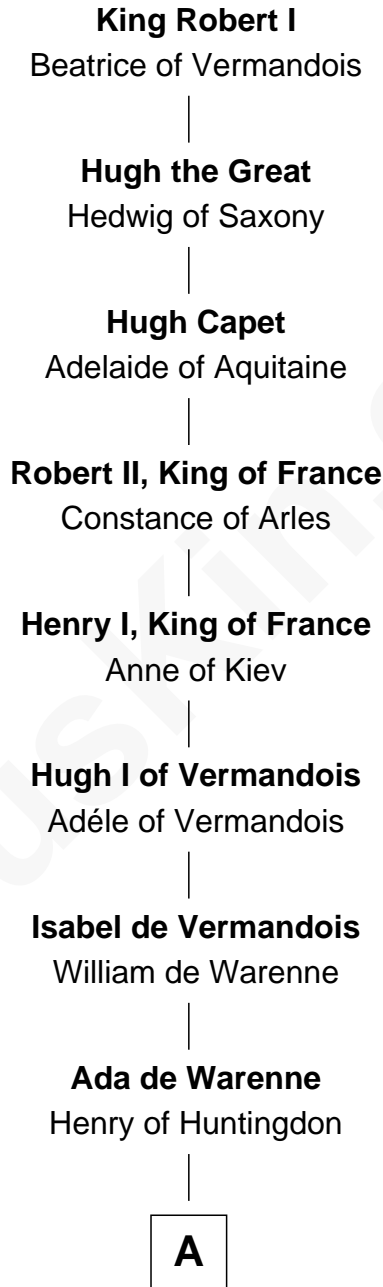

# FamousKin.com Relationship Chart of

**King Robert I**

*King of France*

17th Great-grandfather of

**Jane Seymour**

*3rd Wife of King Henry VIII*

**A**

**David of Huntingdon**

Maud of Chester

**Ada of Huntingdon**

Sir Henry de Hastings

**Sir Henry de Hastings**

Joan de Cantilupe

**Sir John de Hastings**

Isabel de Valence

**Elizabeth de Hastings**

Sir Roger de Grey

**Sir Reynold de Grey**

Eleanor le Strange

**Ida Grey**

John Cokayne

**Elizabeth Cokayne**

Sir Laurence Cheney

**Elizabeth Cheney**

Sir John Say

**Anne Say**

Sir Henry Wentworth

**B**

FamousKin.com