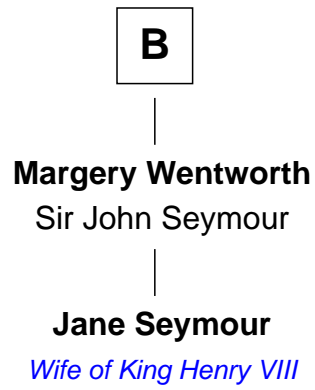

# FamousKin.com Relationship Chart of

**King Robert I**

*King of France*

17th Great-grandfather of

**Jane Seymour**

*3rd Wife of King Henry VIII*

**A**

**David of Huntingdon**

Sir Roger de Grey

**Sir Reynold de Grey**

Eleanor le Strange

**Ida Grey**

John Cokayne

**Elizabeth Cokayne**

Sir Laurence Cheney

**Elizabeth Cheney**

Sir John Say

**Anne Say**

Sir Henry Wentworth

**B**

FamousKin.com