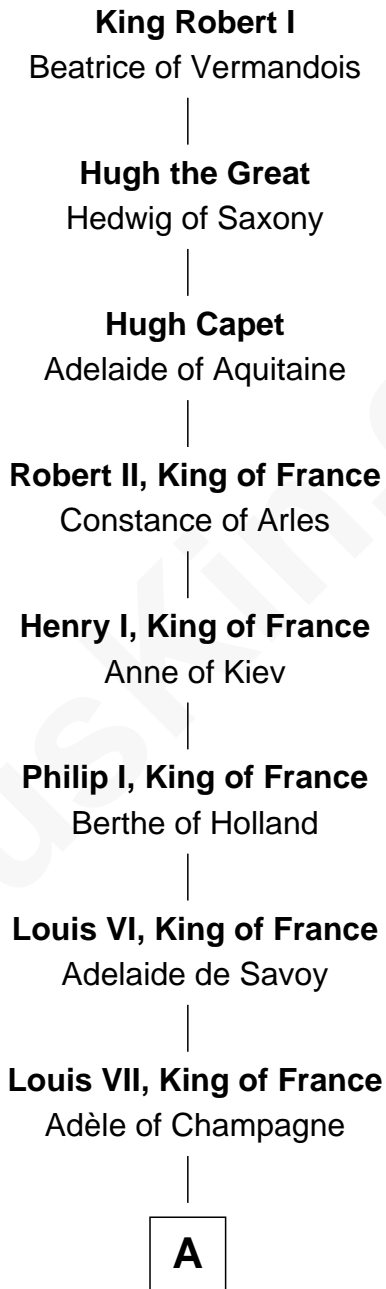

FamousKin.com Relationship Chart of

King Robert I

King of France

30th Great-grandfather of

John Adams Morgan

1952 Olympic Sailing Gold Medalist

A

Philip II Auguste, King of France