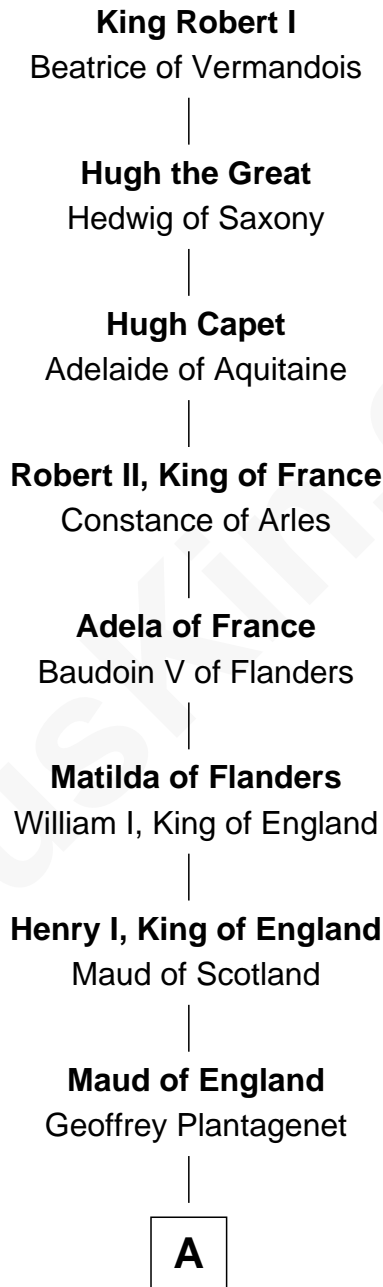

FamousKin.com Relationship Chart of

King Robert I

King of France

28th Great-grandfather of

Sir Arthur Conan Doyle

Author, "Sherlock Holmes"

A

Henry II, King of England

Ida de Tony

Sir William Longespee

Ela of Salisbury

Ida Longespee

Sir William de Beauchamp

Beatrice de Beauchamp

Thomas FitzOtto

Maud FitzThomas