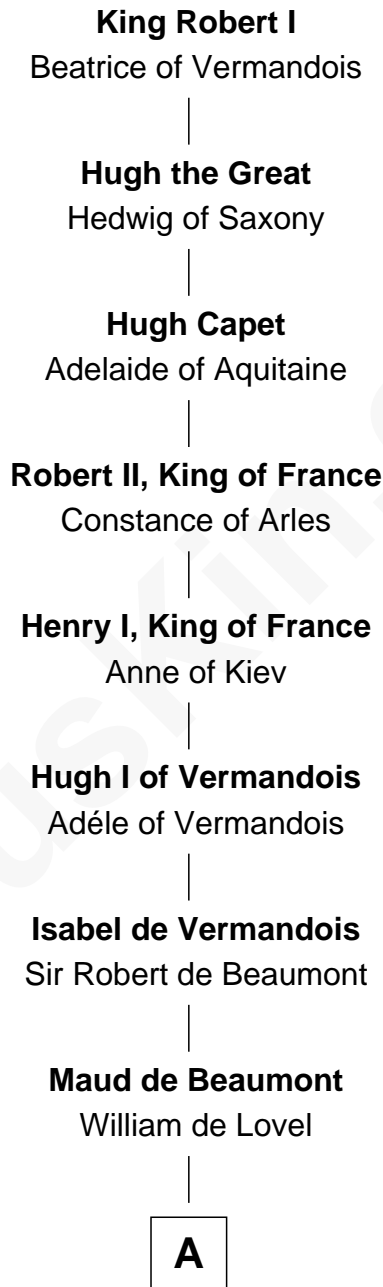

FamousKin.com
Relationship Chart of
King Robert I
King of France

26th Great-grandfather of

Jane (Appleton) Pierce
First Lady of President Franklin Pierce

B

—
Sir James Perceval

Joan Kenne

—
Edmund Percival

Elizabeth Yorke