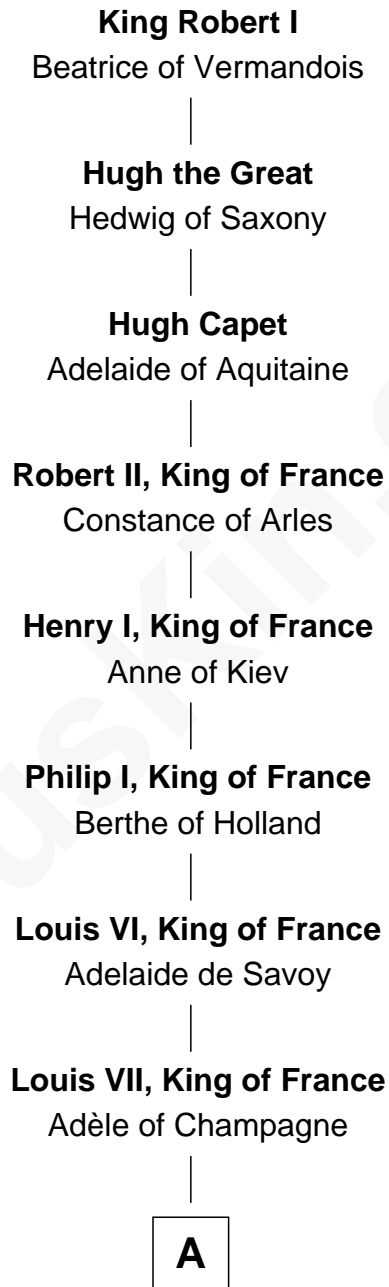

FamousKin.com Relationship Chart of

King Robert I

King of France

27th Great-grandfather of

Fitzhugh Lee

40th Governor of Virginia

A

Philip II Auguste, King of France