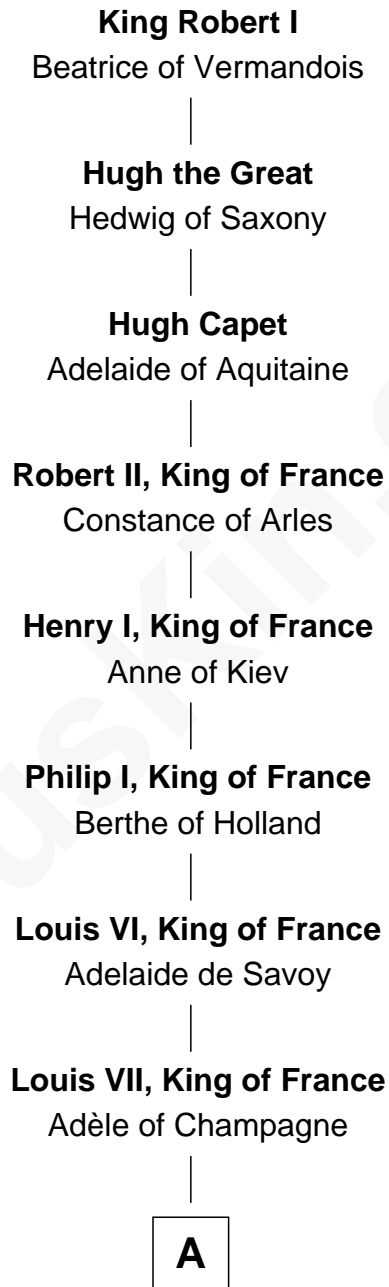

FamousKin.com Relationship Chart of

King Robert I

King of France

26th Great-grandfather of

Edward Lloyd V

13th Governor of Maryland

A

Philip II Auguste, King of France