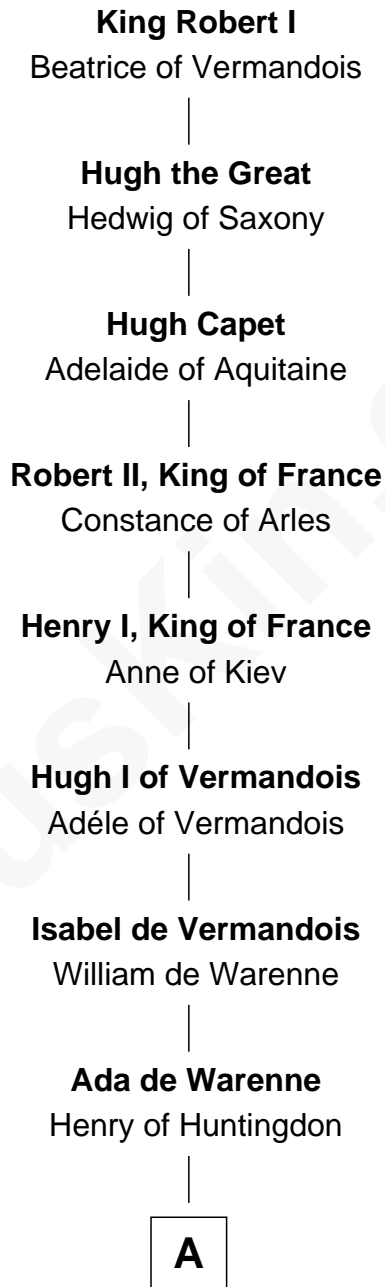

# FamousKin.com Relationship Chart of

**King Robert I**

*King of France*

32nd Great-grandfather of

**Dave Cowens**

*NBA Hall of Famer*

**B**

**Sir Lionel Dymoke**