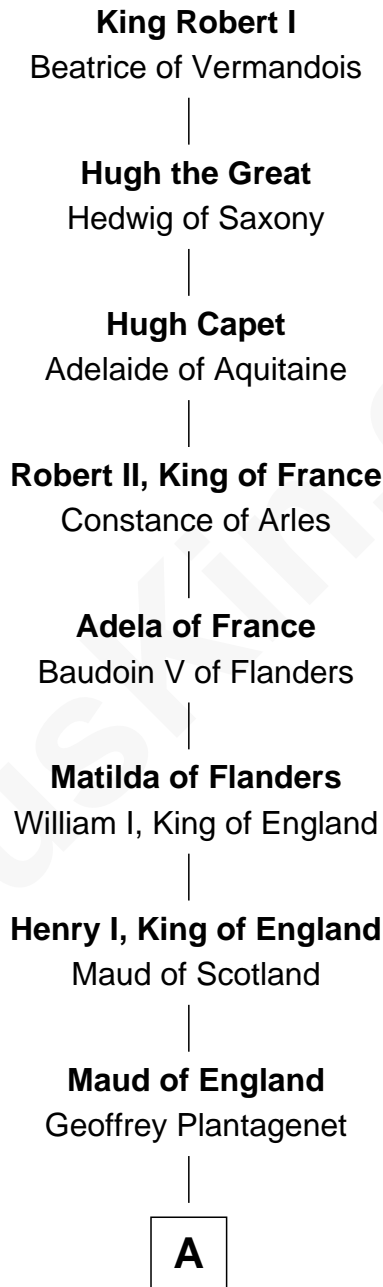

FamousKin.com Relationship Chart of

King Robert I

King of France

31st Great-grandfather of

Kit Harington

TV Actor - "Game of Thrones"

A

Henry II, King of England

Eleanor of Aquitaine

John, King of England

Isabelle of Angoulême

Henry III, King of England

Eleanor of Provence

Edward I, King of England

Eleanor of Castile

Elizabeth Plantagenet