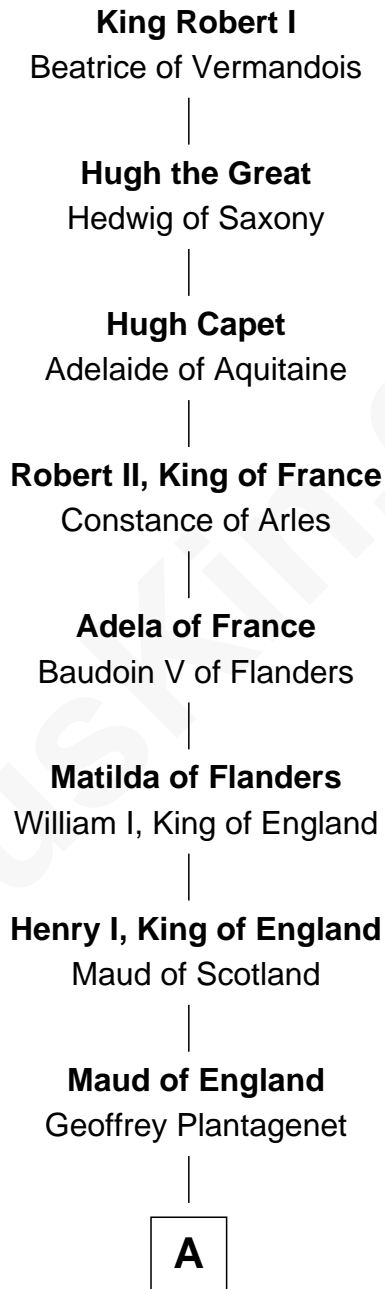

# FamousKin.com Relationship Chart of

**King Robert I**

*King of France*

32nd Great-grandfather of

**Gerald Ford**

*38th U.S. President*

**A**

**Henry II, King of England**

Eleanor of Aquitaine

**John, King of England**

Isabelle of Angoulême

**Richard Plantagenet**

**Sir Richard of Cornwall**

Joan - - - - -

**Joan of Cornwall**

Sir John Howard

**Sir John Howard**

Alice de Bois

**Joan Howard**

Sir Peter de Brewes

**Beatrice Brewes**

Sir Hugh Shirley

**Sir Ralph Shirley**

Joan Basset

**Isabel Denton**

William ap Walter

**Thomasine Walter**

William Luckyn

Probable

**Judith Luckyn**

Edward Ward

**Mary Ward**