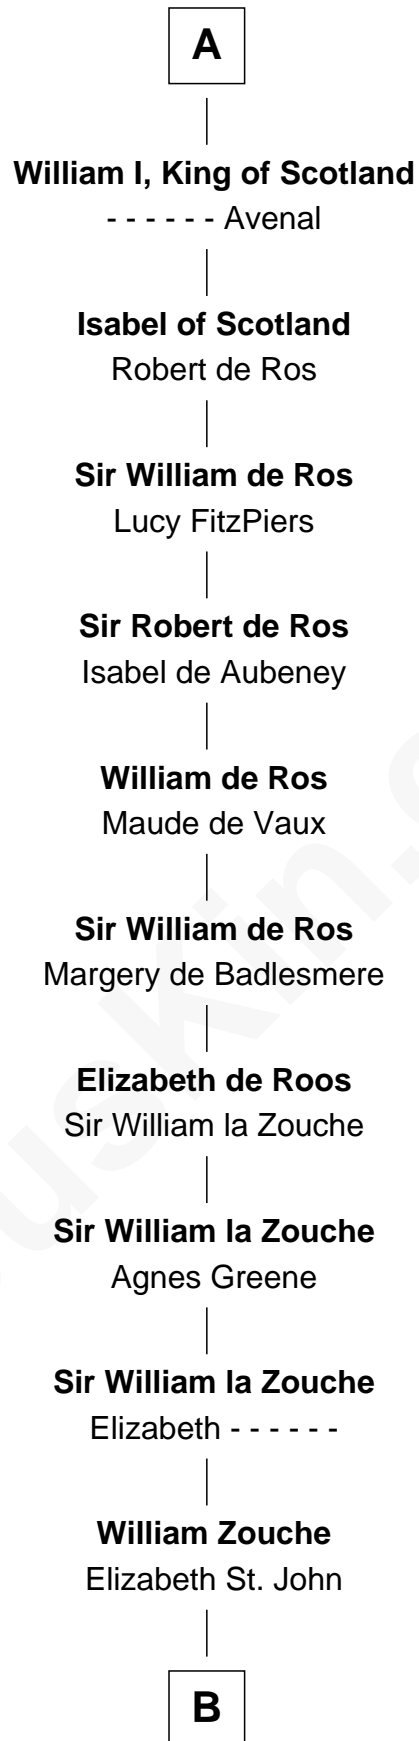

FamousKin.com Relationship Chart of

King Robert I

King of France

21st Great-grandfather of

Robert Catesby

Leader of Gunpowder Plot

King Robert I

Beatrice of Vermandois

Hugh I of Vermandois

Adèle of Vermandois

Isabel de Vermandois

William de Warenne

Ada de Warenne

Henry of Huntingdon

A

B

—
Margaret Zouche

William Catesby

—
George Catesby

Elizabeth Empson

—
Sir Richard Catesby

Dorothy Spencer

—
William Catesby

Katherine Willington

—
Sir William Catesby

Anne Throckmorton

—
Robert Catesby

Leader of Gunpowder Plot