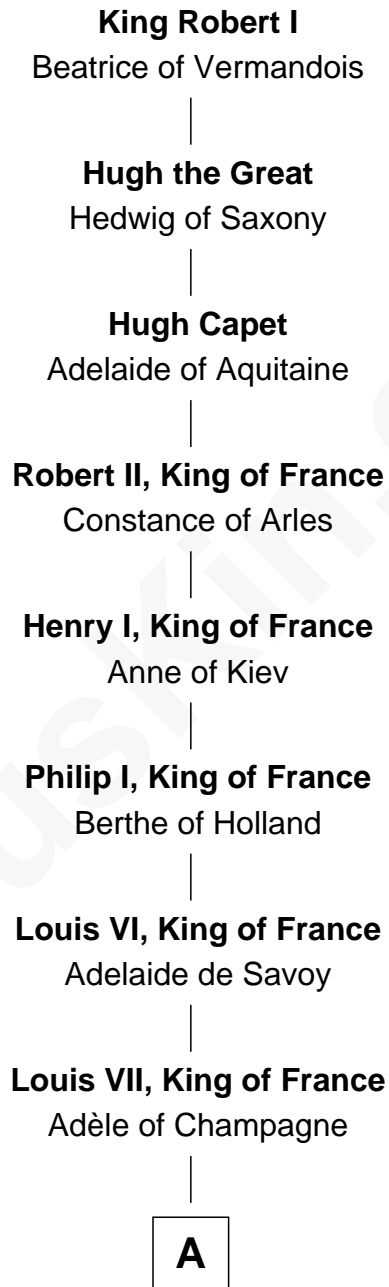

# FamousKin.com Relationship Chart of

**King Robert I**

*King of France*

31st Great-grandfather of

**J. K. Simmons**

*TV and Movie Actor*

**A**

**Philip II Auguste, King of France**

Isabella of Hainault

**Louis VIII, King of France**

Blanche of Castile

**Robert I, Count of Artois**

Matilda of Brabant

**Blanche of Artois**

Edmund Plantagenet

**Henry Plantagenet**