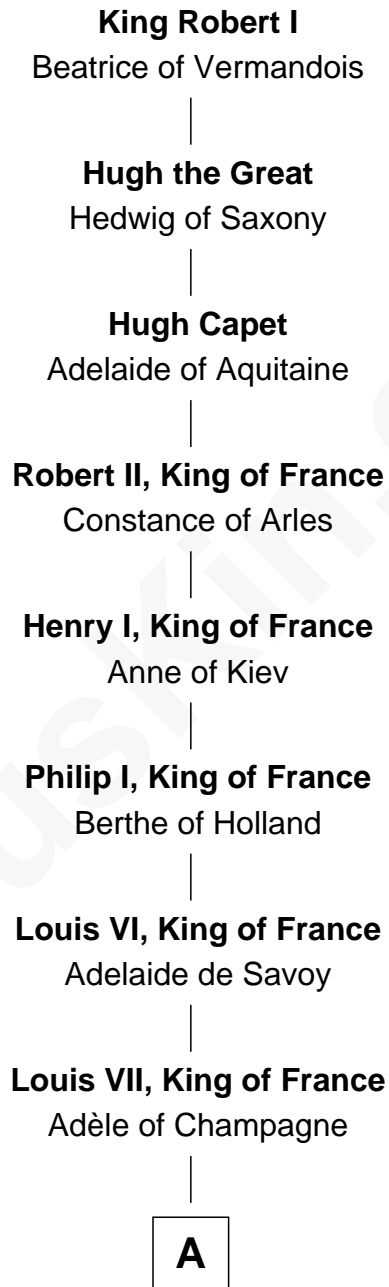

# FamousKin.com Relationship Chart of

**King Robert I**

*King of France*

31st Great-grandfather of

**Cara Delevingne**

*Fashion Model and Movie Actress*

**A**

**Philip II Auguste, King of France**

Isabella of Hainault

**Louis VIII, King of France**

Blanche of Castile

**Robert I, Count of Artois**

Matilda of Brabant

**Blanche of Artois**

Edmund Plantagenet

**Henry Plantagenet**

Maud de Chaworth

**Joan of Lancaster**

John de Mowbray

**John de Mowbray**

Elizabeth de Segrave

**Sir Thomas Mowbray**

Elizabeth Fitzalan

**Margaret Mowbray**