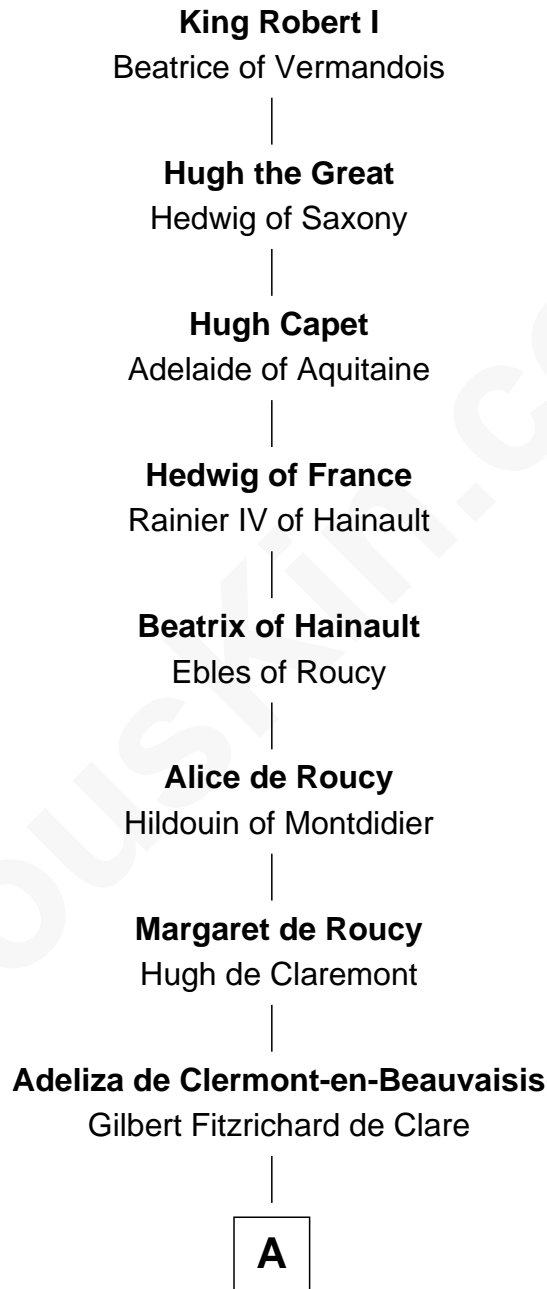

FamousKin.com Relationship Chart of

King Robert I

King of France

8th Great-grandfather of

Robert de Vere

Magna Carta Surety

A

|
Alice Fitzrichard de Clare

Aubrey de Vere

|
Aubrey de Vere

Agnes de Essex

|
Robert de Vere

Magna Carta Surety

FamousKin.com